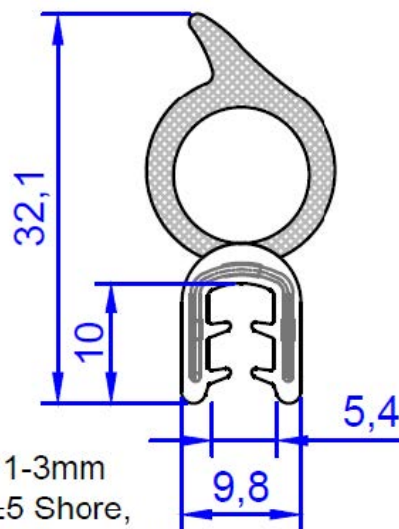

## RS Pro EPDM Rubber Sealing Strip, 31.9mm x 15.6mm

RS Stock No: **619-1578**

### Product Details

RS Pro edging strip measuring 31.9 x 15.6 mm, is made of EPDM rubber. This strip provides protection against dust and moisture. The strip assures excellent edge protection for sheet materials.

Clamping Range 1-3mm  
Black EPDM 60 ±5 Shore,  
Including Looped Wire Carrier  
& Hollow Sponge Sealing Section