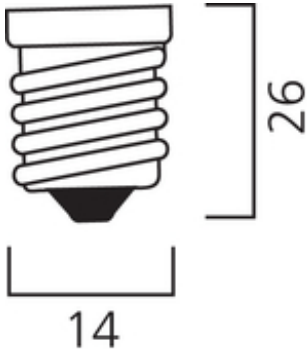

ToLEDo Candle

ToLEDo Candle Dim Frosted 250LM E14 SL

0026925

Electrical data

kWh per 1000 hours burning time	5
Watt (Rated) (W)	4.5
Watt (Nominal) (W)	4.5
Equivalent watt (W)	25
Voltage (V)	220-240
Lamp power factor	0.55

Physical data

Weight (kg)	0.06
Lamp Length (mm) - C/L	112
Max. Lamp Diameter (mm) - D	38
Single packaging type	Box/Sleeve
Single package dimensions (L x W x H) (cm)	12.60 x 4.80 x 4.80
Inner package dimensions (L x W x H) (cm)	15.50 x 10.50 x 14.10
Inner package net weight (kg)	0.38
Outer package dimensions (L x W x H) (cm)	55.00 x 32.60 x 16.10

ToLEDo Candle

ToLEDo Candle Dim Frosted 250LM E14 SL

0026925

TECHNICAL DRAWINGS

ENERGY LABEL

□