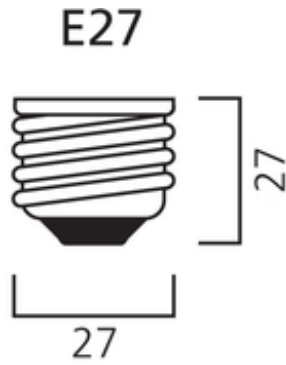

ToLEDo+ GLS

ToLEDo+ GLS Dim 7.5W 470LM 827 E27 SL

0026426

Electrical data

kWh per 1000 hours burning time	8
Watt (Rated) (W)	7.5
Watt (Nominal) (W)	7.5
Equivalent watt (W)	40
Voltage (V)	220-240
Lamp power factor	0.7

Physical data

Weight (kg)	0.09
Lamp Length (mm) - C/L	110
Max. Lamp Diameter (mm) - D	60
Single packaging type	Box/Sleeve
Single package dimensions (L x W x H) (cm)	11.40 x 6.40 x 6.40
Inner package dimensions (L x W x H) (cm)	20.90 x 14.10 x 14.10
Inner package net weight (kg)	0.54
Outer package dimensions (L x W x H) (cm)	74.80 x 21.70 x 31.80

ToLEDo+ GLS

ToLEDo+ GLS Dim 7.5W 470LM 827 E27 SL

0026426

TECHNICAL DRAWINGS

ENERGY LABEL

□