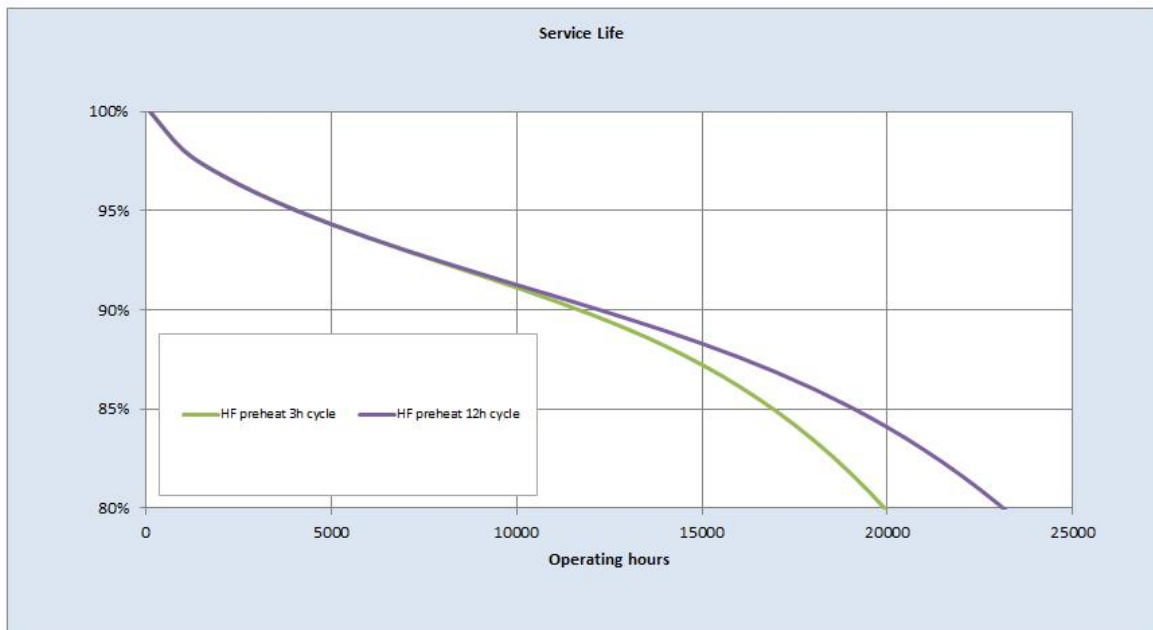

Service life data