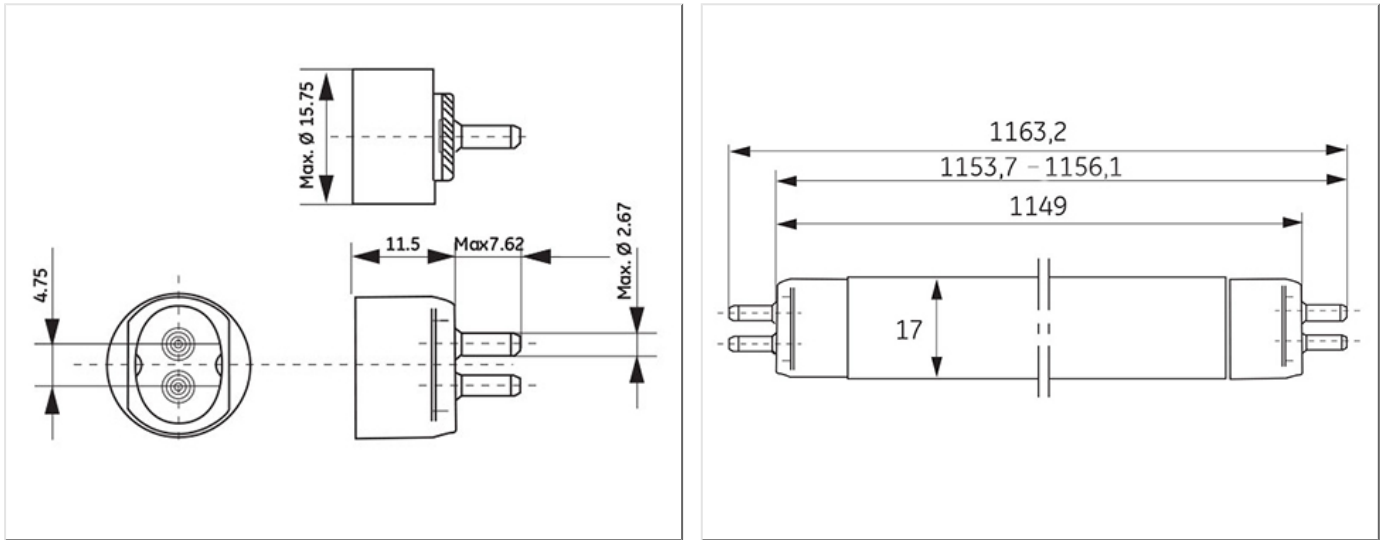

Technical drawing