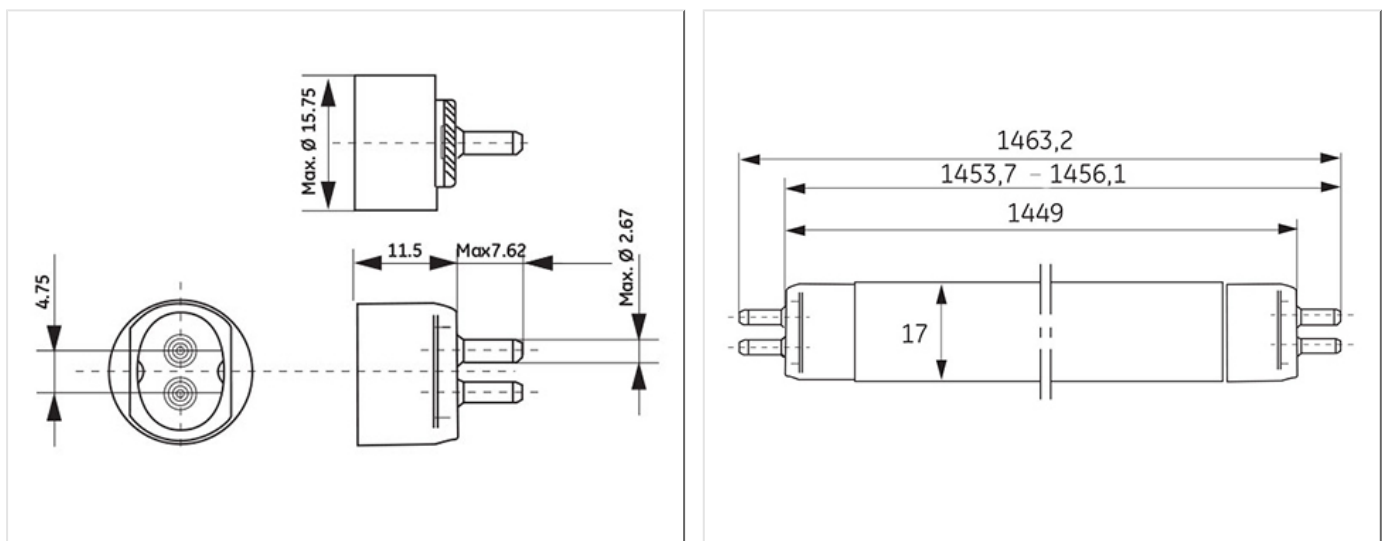

Electrical data

Design Ambient Temperature [°C]	35
Design Lamp ambient temperature [°C]	35
Starting ambient temperature range	-15
Dimming Capability	Yes
Nominal power [W]	49

Logistic data

DUN Code	10043168787076
EAN Code	0043168902816
Pack Quantity	30
Inner pack type	SLEEVE
Outer pack type	OUTER BOX
Layer quantity	210 Special
Pallet quantity EUR (PC)	1520
Pallet quantity UK (PC)	2000
Outer case size	1490 x 120 x 102 (mm)
Product status	Available

Technical drawing