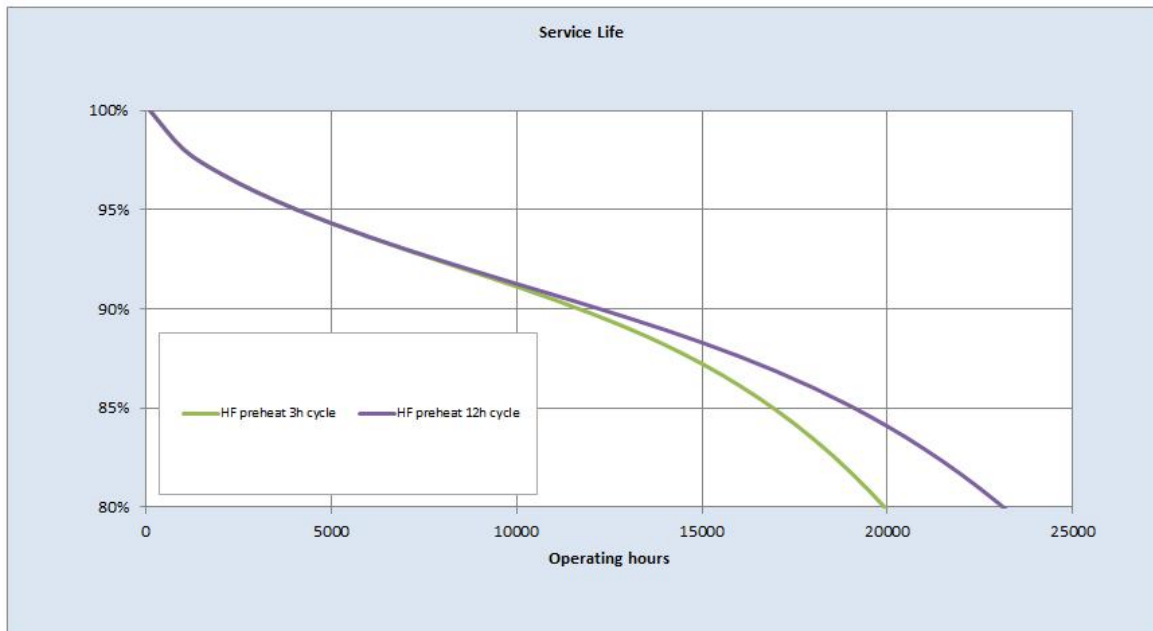

Service life data

Downloads & Links

[Go to the catalog site (HTTP)](#)

[Linear Fluorescent Lamps Catalogue (PDF)](#)

[LFL T5 LongLast™ Lamps - Data sheet (EN) (PDF)](#)

[Lighting design tools & calculators (HTTP)](#)

[High-res images / Technical drawings (HTTP)](#)

[Certificate for the Quality Management System of GE Lighting EMEA (PDF)](#)

[Certificate for the Environmental Management System of GE Lighting EMEA (PDF)](#)

Disclaimer

Lumen maintenance may vary for lamps with colour temperature $\geq 5000\text{K}$