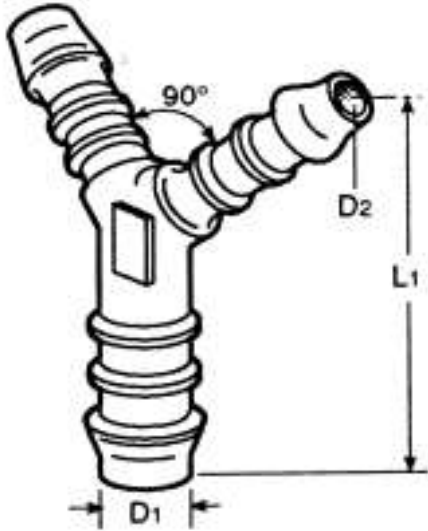

Datasheet

ENGLISH

Y Male Y Coupler, POM

RS Stock number 4197259

Features

Equal Y Connector

These hose connectors can be fitted quickly and simply by pushing the hose directly onto the connecting parts. The ribbing of the end connectors enables the hose to sit securely

Push-on Connectors

Acetal Resin, non- toxic, tough, lightweight, good impact and wear resistance

Deep moulded ribs, use hose clips for high pressure, positive sealing