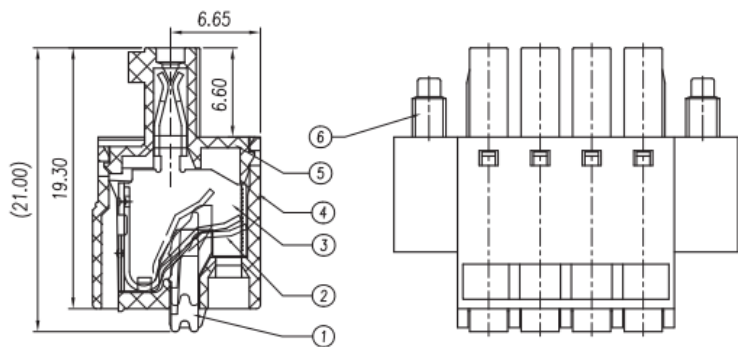

Datasheet

New 3.5mm Plug with Flange 8A 3 Way

RS Stock 874-5146

Dimensions: (mm)

**ENGLISH**

Specifications

Mechanical

Steip Length	7-8mm
Temp.Range	-40°C~+105°C
Torque	0.4Nm(3.6Lb.in)

Dimensions

Pitch	3.81mm
Poles	2~24p

Material

Housing	PA66, UL94V-0
Screws	M2.5 Steel, Zn plated
Clamp	Phosphor bronze, Ni plated
Wire guard	Stainless steel

Standard	UL	IEC
Rated voltage	300V	250V
Rated current	8A	13.5A
Contact resistance	20mΩ	
Insulation resistance	500MΩ/DC500V	
Wire range	28~16AWG	1mm ²
Wrth standing voltage	AC 2000V/1 Min	