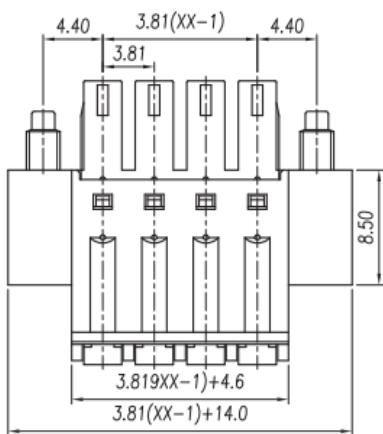

Datasheet

New 3.5mm Plug with Flange 8A 3 Way

RS Stock 874-5146

Dimensions: (mm)

**ENGLISH**

Specifications

Mechanical

Steip Length	7-8mm
Temp.Range	-40°C~+105°C
Torque	0.4Nm(3.6Lb.in)

Dimensions

Pitch	3.81mm
Poles	2~24p

Material

Housing	PA66, UL94V-0
Screws	M2.5 Steel, Zn plated
Clamp	Phosphor bronze, Ni plated
Wire guard	Stainless steel

Standard	UL	IEC
Rated voltage	300V	250V
Rated current	8A	13.5A
Contact resistance	20mΩ	
Insulation resistance	500MΩ/DC500V	
Wire range	28~16AWG	1mm ²
Wrth standing voltage	AC 2000V/1 Min	