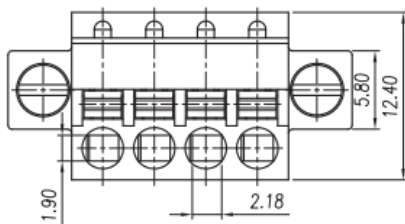

Datasheet

New 3.5mm Plug with Flange 8A 3 Way

RS Stock 874-5146

Dimensions: (mm)

**ENGLISH**

Specifications

Mechanical

Steip Length	7-8mm
Temp.Range	-40°C~+105°C
Torque	0.4Nm(3.6Lb.in)

Dimensions

Pitch	3.81mm
Poles	2~24p

Material

Housing	PA66, UL94V-0
Screws	M2.5 Steel, Zn plated
Clamp	Phosphor bronze, Ni plated
Wire guard	Stainless steel

Standard	UL	IEC
Rated voltage	300V	250V
Rated current	8A	13.5A
Contact resistance	20mΩ	
Insulation resistance	500MΩ/DC500V	
Wire range	28~16AWG	1mm ²
Wrth standing voltage	AC 2000V/1 Min	