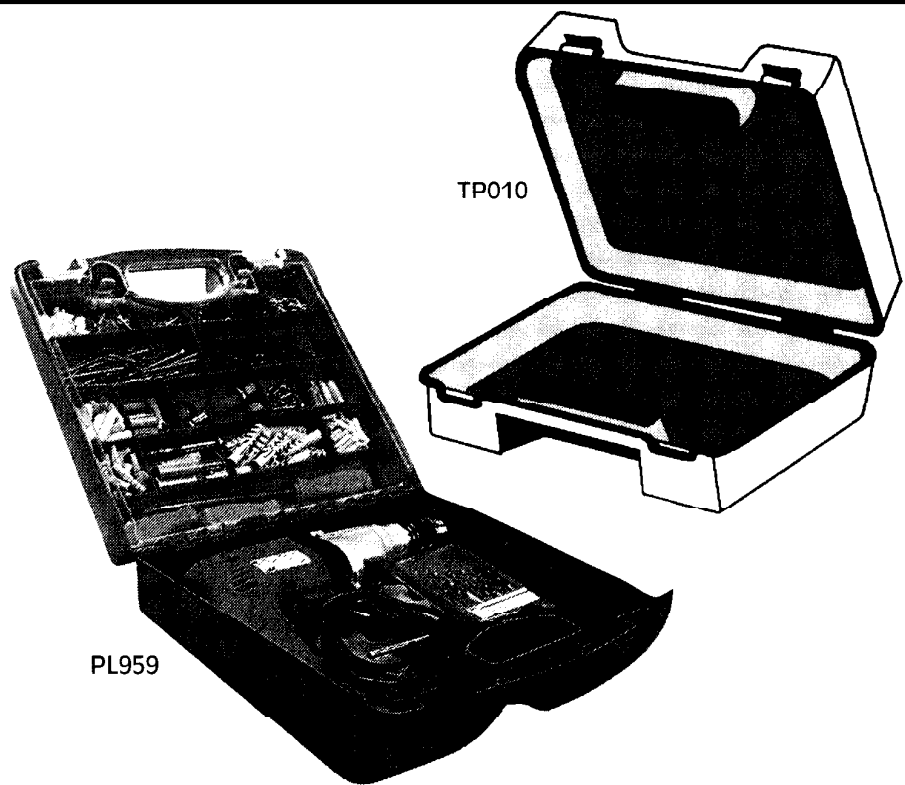

POWER TOOL CASES

◆ *Tough drill cases*

◆ *Complete with foam interior base*

Product Code	Description	Unit pack	
PL959	Plano power tool/fixings case + clear 16 compartment organiser L390 x W360 x H150mm	1	
TP010	Terry power tool case - holds cordless drill L365 x W315 x H125mm	8	
TP030	Terry jumbo case - holds 2 cordless drills L470 x W330 x H125	6	