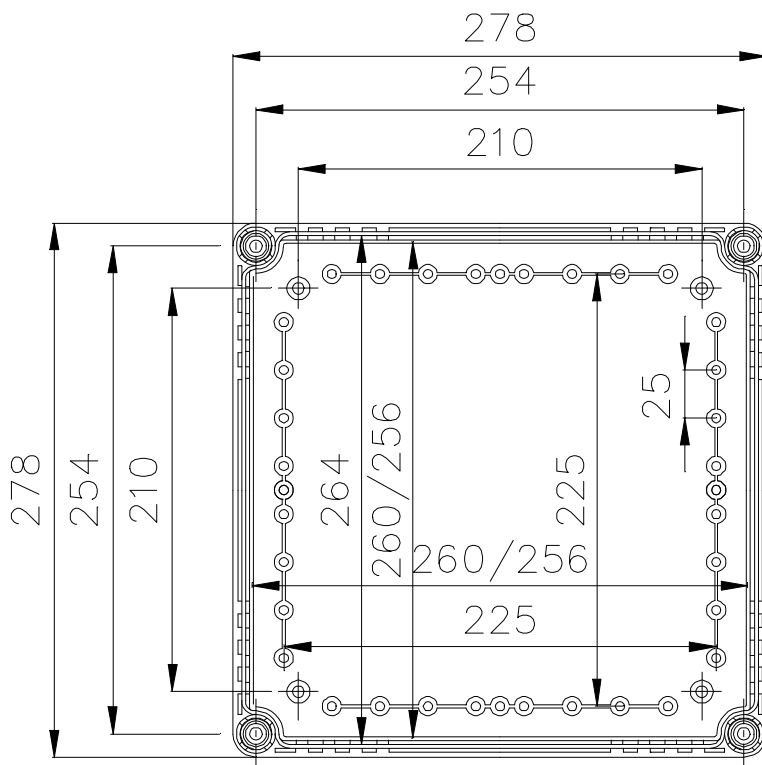

This is a sample photo.

ORDER SYMBOL: FEX 2828 13 G

EL.number **EAN:** 6418074007995

Sweden:
Denmark: 8212026382
Finland: 3424657

INCLUDING:
Enclosure body, cover, 4 slotted cover screws, and mounting screws.

APPROVALS:

USA: NEMA 1, 4X, 6, 12, 13; UL 94-V0; KEMA: Ex-97.D.3891 U

EURO: IP 67; UL 94-V0; KEMA: Ex-97.D.3891 U

OTHERS: IEC 529, KEMA Ex-97.D.3891 U, GL 07.09-92, FIMKO 197843-01, LR 90/00197 (E4)

FIBOX FEX-PC-7

TECHNICAL INFORMATION:

Standard colour: RAL 7035	Temp.range in cont. use: Max. +80 °C
Ingress protection: IP 67 (IEC 529)	Temp. range of material: - 40 °C - + 120 °C
Flame resistance:	

ACCESSORIES

Extension frame	EKJZR	DIN-Rail	EKV 24
Extension frame	EKMZR	DIN-Rail	EKV 32
Extension frame	EKOZR	DIN-Rail	EKV 34
Extension frame	EKPZR	Corner plug	MB 10523
Extension frame	EKTZR	Fastening lug	MB 10674
Extension frame	EKUZR	Earth bar support	MB 26069
DIN-Rail	EKV 12	Earth bar set	MR 26059
DIN-Rail	EKV 14		
DIN-Rail	EKV 22		