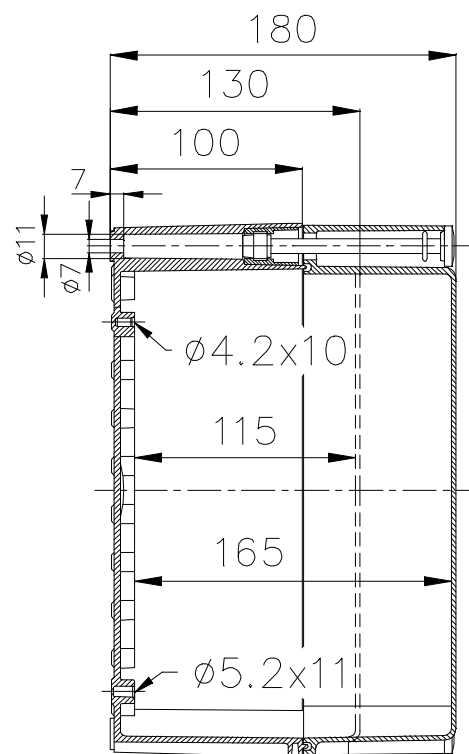

This is a sample photo.

ORDER SYMBOL: FEX 2828 13 G

EL.number **EAN:** 6418074007995

Sweden:
Denmark: 8212026382
Finland: 3424657

INCLUDING:
Enclosure body, cover, 4 slotted cover screws, and mounting screws.

TECHNICAL INFORMATION:

Standard colour: RAL 7035	Temp.range in cont. use: Max. +80 °C
Ingress protection: IP 67 (IEC 529)	Temp. range of material: - 40 °C - + 120 °C
Flame resistance:	

ACCESSORIES

Extension frame	EKJZR	DIN-Rail	EKV 24
Extension frame	EKMZR	DIN-Rail	EKV 32
Extension frame	EKOZR	DIN-Rail	EKV 34
Extension frame	EKPZR	Corner plug	MB 10523
Extension frame	EKTZR	Fastening lug	MB 10674
Extension frame	EKUZR	Earth bar support	MB 26069
DIN-Rail	EKV 12	Earth bar set	MR 26059
DIN-Rail	EKV 14		
DIN-Rail	EKV 22		