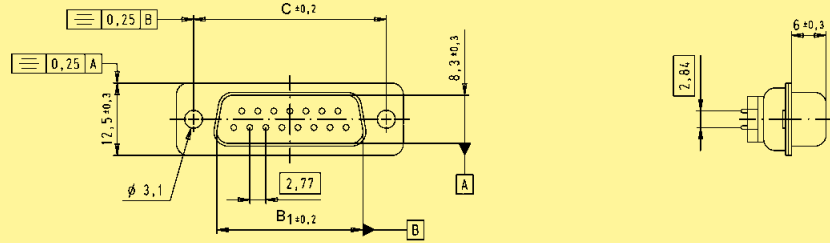

Number of contacts

9-37

Solder buckets, through hole

Identification	No. of contacts	Part No.	
		male connectors	female connectors
Connectors with ferrite-filter	9	09 64 121 7800	09 64 111 7800
	15	09 64 221 7800	09 64 211 7800
	25	09 64 321 7800	09 64 311 7800
	37	09 64 421 7800	09 64 411 7800

Male connector

No. of contacts	A	B ₁	B ₂	C	D
9	30.8	16.92	16.3	25.0	19.2
15	39.2	25.25	24.6	33.3	27.7
25	53.1	38.96	38.3	47.1	41.1
37	69.4	55.42	54.8	63.5	57.3

Female connector