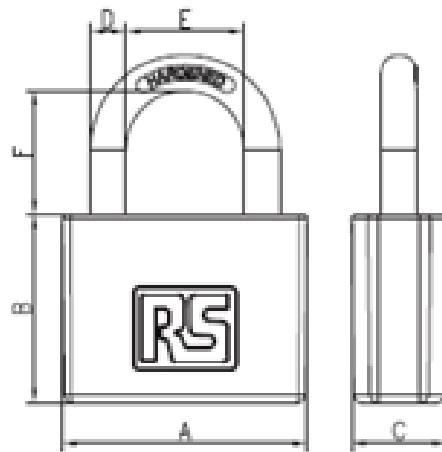

# Brass Pad Lock

Dimensions:

RS Article Number:	Lock Body Dimensions (mm)					
	A	B	C	D	E	F
827-4397	43	33	17	6	21	22

### Product Description:

- Solid brass lock body and lock cylinder with great corrosion resistance
- High precision keys produced by professional equipment, little interchange
- Pin tumbler structure for great pick resistance test
- Different sizes of lock body and shackle for different choices
- Colourful bumper makes your world wonderful