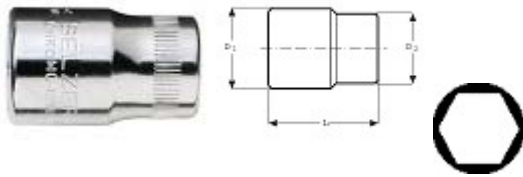

Hexagon Inch, 6700SZ

Hexagon socket in Inch sizes.
 DIN 3124/ISO 2725.
 1/4" 6.3 DIN 3120/ISO 1174.
Finish: nickel and chrome-plated, fine-polished.
Material: CHROMO-EXTRA.
 With Dynamic-Drive-Profile.

				L mm	D1 mm	D2 mm	
6700SZ-5/32	1808556	5	5/32	24.7	6.8	11.9	9
6700SZ-3/16	1088118	5	3/16	24.7	7.9	11.9	10
6700SZ-7/32	1088125	5	7/32	24.7	8.9	11.9	10
6700SZ-1/4	1088132	5	1/4	24.7	9.9	11.9	11
6700SZ-9/32	1088149	5	9/32	24.7	11	11.9	12
6700SZ-5/16	1088156	5	5/16	24.7	11.9	11.9	12
6700SZ-11/32	1088163	5	11/32	24.7	13	12.4	13
6700SZ-3/8	1088170	5	3/8	24.7	14.5	13	16
6700SZ-7/16	1088187	5	7/16	24.7	15.9	14.1	16
6700SZ-1/2	1088194	5	1/2	24.7	17.6	15.2	23
6700SZ-9/16	1088200	5	9/16	24.7	19.6	16.0	16 29