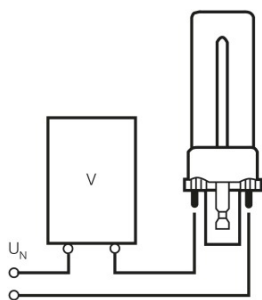

Product datasheet

Technical data

Electrical data

Nominal wattage	18.0 W
-----------------	--------

Photometrical data

Light color	840
Light color as per EN 12464-1	LUMILUX Cool White
Luminous flux at 25 °C	1200 lm
Luminance	4.7 cd/cm ²
Color rendering group	1B

Dimensions & weight

Tube diameter	12 mm
Length	124.0 mm
Length acc. to IEC standard	110 mm

Lifespan

Lifespan	10000 h ¹⁾
----------	-----------------------

¹⁾ With CCG/LLCG

Additional product data

Base (standard designation)	GX24d-2
Appropriate disposal acc. to WEEE	Yes

Light Distribution

Spectral power distribution

Equipment / Accessories

- Suitable for operation on conventional control gear
- Suitable for 0.22 A control gear only (DULUX T 18 W PLUS)

Safety advice

In case of lamp breakage: www.osram.com/brokenlamp

Product datasheet

Circuit diagram

Logistical Data

Product code	Product description	Packaging unit (Pieces/Unit)	Dimensions (length x width x height)	Volume	Gross weight
4050300333465	DULUX T PLUS 18 W/840	Shipping carton box 10	256 mm x 141 mm x 119 mm	4.30 dm ³	773.00 g