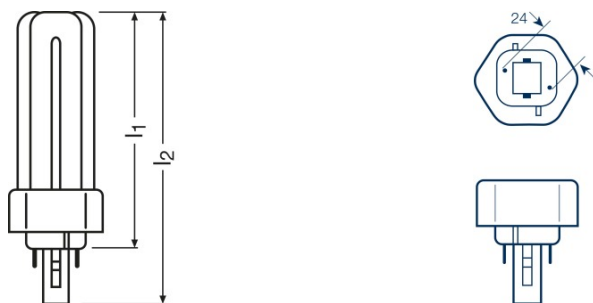

Product datasheet

Technical data

Electrical data

Nominal wattage	18.0 W
-----------------	--------

Photometrical data

Light color	840
Light color as per EN 12464-1	LUMILUX Cool White
Luminous flux at 25 °C	1200 lm
Luminance	4.7 cd/cm ²
Color rendering group	1B

Dimensions & weight

Tube diameter	12 mm
Length	124.0 mm
Length acc. to IEC standard	110 mm

Lifespan

Lifespan	10000 h ¹⁾
----------	-----------------------

¹⁾ With CCG/LLCG

Additional product data

Base (standard designation)	GX24d-2
Appropriate disposal acc. to WEEE	Yes