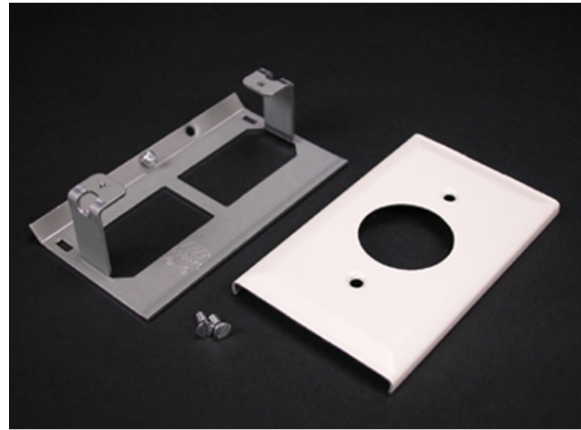

## 3000 Single Receptacle Cover Fitting

V3027AE, G3027AE, CG3027AE

Installs commercially available straight blade and locking single receptacles with face diameters of 1.38" - 1.40" [35mm - 36mm] into 3000 Series Raceway. G3007C Device Bracket included. NOTE: Certified to Canadian Safety Standards for sale in Canada. When ordering these products, change the "V" color prefix to "CV" or the "G" color prefix to "CG" to denote the Canadian versions.

#### General Info

Available Colors:

V3027AE - Ivory  
G3027AE - Gray

Product Series: 3000  
Component Type: Brackets & Plates

#### Technical Information

Material: Steel

Capacity: Single-Channel