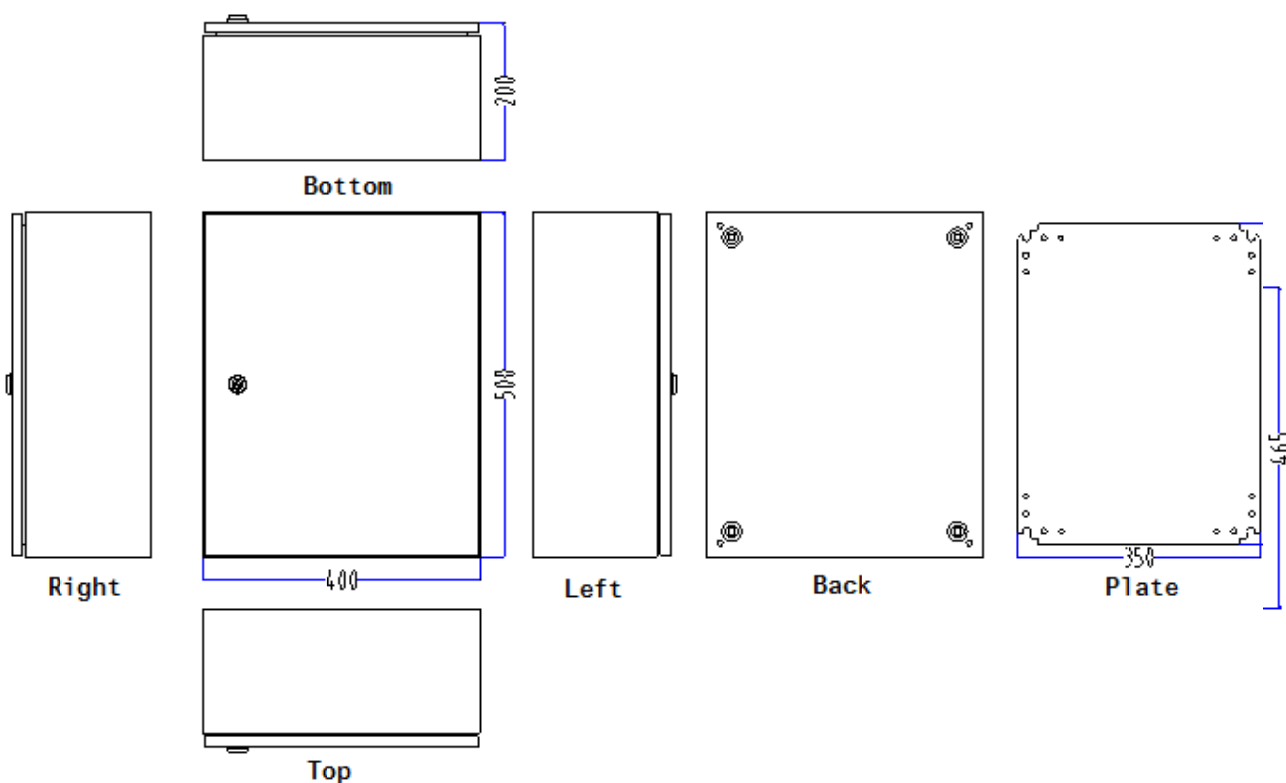

Product Datasheet

ENGLISH

S.S. Wall Box with Brackets/Chassis Plates

Drawings:

ENGLISH

Package Contain:

1 x Enclosure

1 x Chassis Plate

1 x Lock

1 x Fixing accessories

Product Specification:

Material: AISI304

Door Lock Type: Single Lock System

Door Type: Plain

Dimensions: 500 x400 x 200mm

External Height: 500 mm

External Width: 400 mm

Thickness: 1.2mm for enclosure & door

Chassis Plate: Zinc coated steel 1.5mm

Fixing Kit: Yes

Gland Plate: Yes

IP Rating: IP66

Against mechanical impacts: IK10