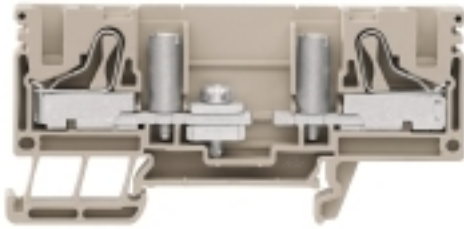

**P-series
PTL 6/10/STB**

Weidmüller Interface GmbH & Co. KG
Klingenbergstraße 16
D-32758 Detmold
Germany
Fon: +49 5231 1429-0
Fax: +49 5231 14292083
www.weidmueller.com

Current and voltage transformer wiring

Our test disconnect terminal blocks featuring spring and screw connection technology allow you to create all the important converter circuits for measuring current, voltage and power in a safe and sophisticated way.

General ordering data

Type	PTL 6/10/STB
Order No.	1084780000
Version	Test-disconnect terminal, PUSH IN, 6 mm², 800 V, 57 A, sliding, Dark Beige
GTIN (EAN)	4032248847549
Qty.	50 pc(s).