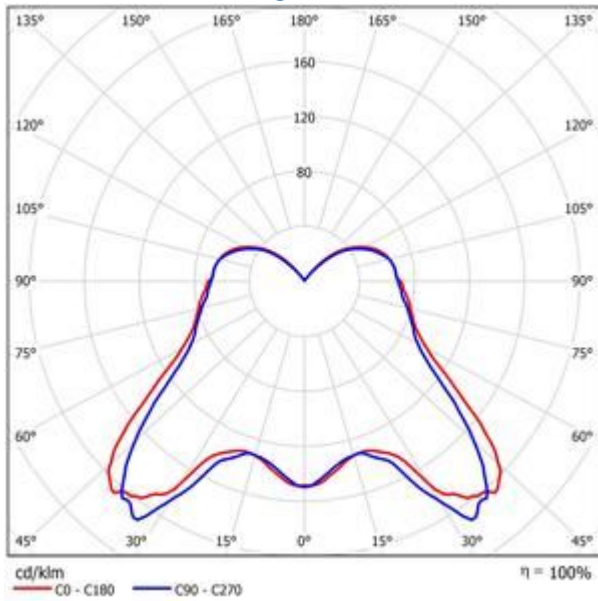

Verbatim LED Mini Globe E27 5.5W 2700K Warm White 330 LM

- E27 Socket
- 220 - 240V Voltage
- 15,000 hours Lifetime
- 82% Energy Saving
- Lumen: 330
- Equivalent to 30W incandescent bulb

Product Number	52606
General Data	
Lamp Socket	E27
Electric Data	
Wattage (W)	5.5
Wattage Equivalent (W)	30
Voltage (V)	220 - 240V
Dimmable	no
Power Factor	0.50
Operating Frequency (Hz)	50-60
Geometric Data	
Length (mm)	74.5
Diameter (in mm)	45
Weight (g)	59.5
Photometric Data	
Luminous Flux (lm)	330
CRI	80
CCT (K)	2700
Beam Angle (°)	160
Luminous Efficacy (lm/W)	60
Lifetime (hrs)	15,000
Switching Cycle	20,000

02/07/2014

Photometric Diagrams

Energy Rating

Technical Packaging Details

Barcode

023942526063

EAN 128

(02)00023942526063(37)04(91)204