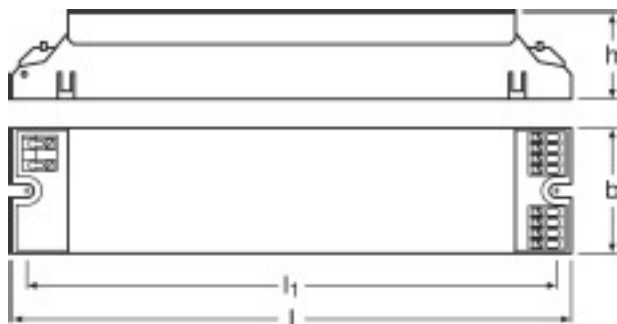

⁹⁾ Minimum/Full load at 230 V

¹⁰⁾ SELV-equivalent

Dimensions & weight

Maximum cable length – system	5.0 m
Length	182.0 mm
Width	41.0 mm
Height	28.0 mm
Product weight	200.00 g
Cable cross-section, output side	0.5...1.0 mm ² ¹⁾

Dimensions & weight

Cable cross-section, input side	0.5...1.0 mm ^{2 1)}
--	------------------------------

¹⁾ Solid or flexible leads

Product line drawing with letters

Temperatures

Ambient temperature range	-20...+55 °C
Operating temperature	70 °C ¹⁾
Max. housing temperature in case of fault	80 °C