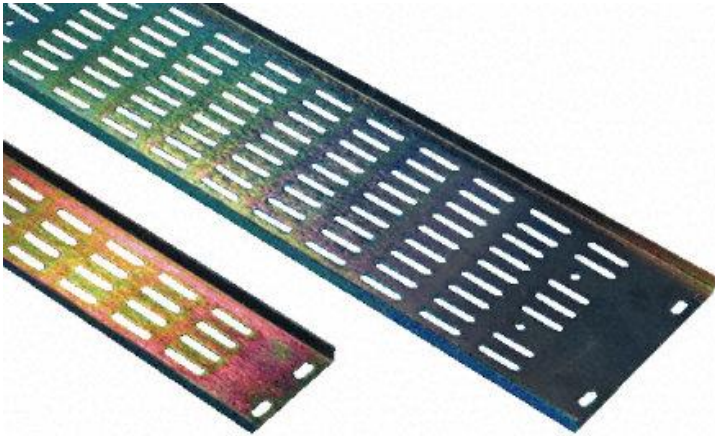

Datasheet

Cable tray for rack cabinet, 42Ux75mm W

RS Stock number 397-1876

Cable Tray

Adjustable vertical cable management

Side mounted using two screws and cage nuts top and bottom

75mm version can also be used for front or rear vertical cable management on 800mm wide Access cabinets

Easily positioned to allow optimum cable runs

Fixings supplied