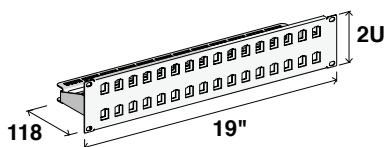

Specifications

- Category 6 hardware patch panel when loaded with RJ45 K6 jacks
- Compatible with jacks having keystone mounting, optimised for the K6 and K5e range
- Dust protected ports when loaded with K6 or K5e jacks
- Compact modular patch panel
- Cable management tray (Classic versions)
- Flexible labelling facilities – port by port for black aluminium versions, according EIA/TIA 606
- Port blanking and coloured identification caps options
- 16, 24, 32 and 48 port options
- Delivered with screws, cage nuts, earthing bolt, cable ties
- Individual port shielding in shielded versions

Ordering information

		Ref No
Volition™ Classic Patch Panel	16 ports, keystone, brushed aluminium	VOL-PPCA-F16K
Volition™ Classic Patch Panel	16 ports, keystone, black aluminium	VOL-PPCB-F16K
Volition™ Classic Patch Panel	24 ports, keystone, brushed aluminium	VOL-PPCA-F24K
Volition™ Classic Patch Panel	24 ports, keystone, black aluminium	VOL-PPCB-F24K
Volition™ Classic Patch Panel	32 ports, keystone, brushed aluminium	VOL-PPCA-F32K
Volition™ Classic Patch Panel	32 ports, keystone, black aluminium	VOL-PPCB-F32K
Volition™ Classic Patch Panel	48 ports, keystone, brushed aluminium	VOL-PPCA-F48K
Volition™ Classic Patch Panel	48 ports, keystone, black aluminium	VOL-PPCB-F48K
Volition™ Economic Patch Panel	double plate, 16 ports, UTP, keystone black aluminium	VOL-PPUD-F16K
Volition™ Economic Patch Panel	double plate, 24 ports, UTP, keystone black aluminium	VOL-PPUD-F24K
Volition™ Port Identification Bexel	keystone, blue	VOL-PPC-B
Volition™ Port Identification Bexel	keystone, yellow	VOL-PPC-Y
Volition™ Port Identification Bexel	keystone, red	VOL-PPC-R
Volition™ Port Identification Bexel	keystone, green	VOL-PPC-G
Volition™ Port Identification Bexel	keystone, white	VOL-PPC-W
Volition™ Port Identification Bexel	keystone, black	VOL-PPC-BK
Volition™ Port Identification Bexel	keystone, orange	VOL-PPC-O
Volition™ Blanking Plug	keystone, white	VOL-0300
Volition™ Blanking Plug	keystone, black	VOL-0300-BK

Important Notice: 3M does not accept responsibility or liability, direct or consequential arising from reliance upon any information provided and the user should determine the suitability of the products for their intended use. Nothing in this statement will be deemed to exclude or restrict 3M's liability for death or personal injury arising from its negligence. All questions of liability relating to 3M products are governed by the seller's terms of sale subject where applicable

to the prevailing law. If any goods supplied or processed by or on behalf of 3M prove on inspection to be defective in material or workmanship, 3M will (at its option) replace the same or refund to the Buyer the price of the goods or services. Except as set out above, all warranties and conditions, whether express or implied, statutory or otherwise are excluded to the fullest extent permissible at law.

3M Headquarters
3M United Kingdom PLC
3M Centre
Cain Road
Bracknell
Berkshire, RG12 8HT

3M Customer Contact Centre
3M Telecommunications
3M United Kingdom PLC
Tel: 0870 609 4639
Email: 3Melectrouk@mmm.com
www.3M.co.uk/telecommunications

3M and Volition are trademarks of the 3M Company.
Please recycle. Printed in UK. © 3M 2010.
All rights reserved to make technical alterations.
07-404-64400/25.03.2010