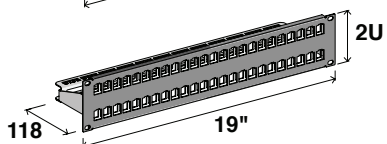

Specifications

- Category 6 hardware patch panel when loaded with RJ45 K6 jacks
- Compatible with jacks having keystone mounting, optimised for the K6 and K5e range
- Dust protected ports when loaded with K6 or K5e jacks
- Compact modular patch panel
- Cable management tray (Classic versions)
- Flexible labelling facilities – port by port for black aluminium versions, according EIA/TIA 606
- Port blanking and coloured identification caps options
- 16, 24, 32 and 48 port options
- Delivered with screws, cage nuts, earthing bolt, cable ties
- Individual port shielding in shielded versions

Ordering information

		Ref No
Volition™ Classic Patch Panel	16 ports, keystone, brushed aluminium	VOL-PPCA-F16K
Volition™ Classic Patch Panel	16 ports, keystone, black aluminium	VOL-PPCB-F16K
Volition™ Classic Patch Panel	24 ports, keystone, brushed aluminium	VOL-PPCA-F24K
Volition™ Classic Patch Panel	24 ports, keystone, black aluminium	VOL-PPCB-F24K
Volition™ Classic Patch Panel	32 ports, keystone, brushed aluminium	VOL-PPCA-F32K
Volition™ Classic Patch Panel	32 ports, keystone, black aluminium	VOL-PPCB-F32K
Volition™ Classic Patch Panel	48 ports, keystone, brushed aluminium	VOL-PPCA-F48K
Volition™ Classic Patch Panel	48 ports, keystone, black aluminium	VOL-PPCB-F48K
Volition™ Economic Patch Panel	double plate, 16 ports, UTP, keystone black aluminium	VOL-PPUD-F16K
Volition™ Economic Patch Panel	double plate, 24 ports, UTP, keystone black aluminium	VOL-PPUD-F24K
Volition™ Port Identification Bexel	keystone, blue	VOL-PPC-B
Volition™ Port Identification Bexel	keystone, yellow	VOL-PPC-Y
Volition™ Port Identification Bexel	keystone, red	VOL-PPC-R
Volition™ Port Identification Bexel	keystone, green	VOL-PPC-G
Volition™ Port Identification Bexel	keystone, white	VOL-PPC-W
Volition™ Port Identification Bexel	keystone, black	VOL-PPC-BK
Volition™ Port Identification Bexel	keystone, orange	VOL-PPC-O
Volition™ Blanking Plug	keystone, white	VOL-0300
Volition™ Blanking Plug	keystone, black	VOL-0300-BK

Important Notice: 3M does not accept responsibility or liability, direct or consequential arising from reliance upon any information provided and the user should determine the suitability of the products for their intended use. Nothing in this statement will be deemed to exclude or restrict 3M's liability for death or personal injury arising from its negligence. All questions of liability relating to 3M products are governed by the seller's terms of sale subject where applicable

to the prevailing law. If any goods supplied or processed by or on behalf of 3M prove on inspection to be defective in material or workmanship, 3M will (at its option) replace the same or refund to the Buyer the price of the goods or services. Except as set out above, all warranties and conditions, whether express or implied, statutory or otherwise are excluded to the fullest extent permissible at law.

3M Headquarters
3M United Kingdom PLC
3M Centre
Cain Road
Bracknell
Berkshire, RG12 8HT

3M Customer Contact Centre
3M Telecommunications
3M United Kingdom PLC
Tel: 0870 609 4639
Email: 3Melectrouk@mmm.com
www.3M.co.uk/telecommunications

3M and Volition are trademarks of the 3M Company.
Please recycle. Printed in UK. © 3M 2010.
All rights reserved to make technical alterations.
07-404-64400/25.03.2010