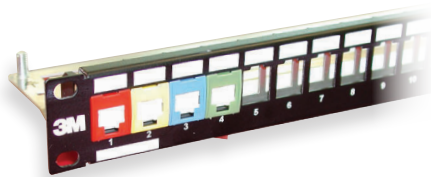

Data Sheet

3M™ Volition™ Patch Panels – Keystone

Part of 3M™ Volition™ Network Solutions, the 3M Volition Classic and Economic Patch Panels are modular and provide a precise yet stylish presentation of the keystone jacks.

Classic version

Classic versions

- Includes cable tray. Automatically provides earth connection to jack upon insertion into patch panel
- Compatible with all versions of 3M™ RJ45 K6 or K5e jacks, the Classic patch panel provides a solution for all electromagnetic compatibility protection levels. Full protection against conducted and radiated interference is provided by the individual shield of the STP 360° braid on the STP jack version. This feature additionally prevents interference between jacks on the same patch panel
- 16 and 24 ports 1U, 32 and 48 ports 2U, brushed or black aluminium

Economic version

Economic UTP versions

- Lowest cost option to use with racks with integral cable management
- 16 and 24 ports 1U, black aluminium

All patch panel versions are delivered unloaded. The following accessories are available:

Specifications

- Category 6 hardware patch panel when loaded with RJ45 K6 jacks
- Compatible with jacks having keystone mounting, optimised for the K6 and K5e range
- Dust protected ports when loaded with K6 or K5e jacks
- Compact modular patch panel
- Cable management tray (Classic versions)
- Flexible labelling facilities – port by port for black aluminium versions, according EIA/TIA 606
- Port blanking and coloured identification caps options
- 16, 24, 32 and 48 port options
- Delivered with screws, cage nuts, earthing bolt, cable ties
- Individual port shielding in shielded versions