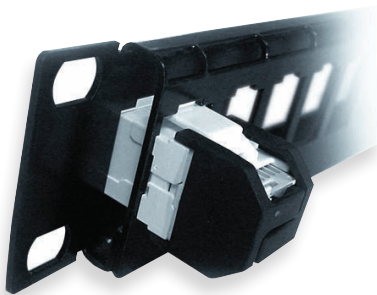

Data Sheet

3M™ Volition™ Patch Panels – Keystone

Part of 3M™ Volition™ Network Solutions, the 3M Volition Classic and Economic Patch Panels are modular and provide a precise yet stylish presentation of the keystone jacks.

Classic version

Classic versions

- Includes cable tray. Automatically provides earth connection to jack upon insertion into patch panel
- Compatible with all versions of 3M™ RJ45 K6 or K5e jacks, the Classic patch panel provides a solution for all electromagnetic compatibility protection levels. Full protection against conducted and radiated interference is provided by the individual shield of the STP 360° braid on the STP jack version. This feature additionally prevents interference between jacks on the same patch panel
- 16 and 24 ports 1U, 32 and 48 ports 2U, brushed or black aluminium

- Port blanking plugs
- Coloured identification caps

Features	Benefits
<ul style="list-style-type: none">• High performance patch panel	... Category 6 hardware patch panels when loaded with the RJ45 K6 jacks
<ul style="list-style-type: none">• High density modular concept	... individual installation and replacement of jacks gives easier and more economical maintenance ... lowest cost option using Economic UTP versions, for use with racks having integral cable management
<ul style="list-style-type: none">• Fully shuttered presentation when loaded	... increased dust protection, especially during installation or in a dirty environment
<ul style="list-style-type: none">• Direct and individual earthing connection upon insertion of jacks (FTP and STP 360° shielded jacks)	... increased EMC protection, minimising conducted interference
<ul style="list-style-type: none">• Total shielding on STP 360° shielded jacks	... additional protection against radiated interference, even between jacks in the same panel