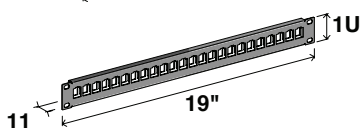

Specifications

- Category 6 hardware patch panel when loaded with RJ45 K6 jacks
- Compatible with jacks having keystone mounting, optimised for the K6 and K5e range
- Dust protected ports when loaded with K6 or K5e jacks
- Compact modular patch panel
- Cable management tray (Classic versions)
- Flexible labelling facilities – port by port for black aluminium versions, according EIA/TIA 606
- Port blanking and coloured identification caps options
- 16, 24, 32 and 48 port options
- Delivered with screws, cage nuts, earthing bolt, cable ties
- Individual port shielding in shielded versions

Ordering information

		Ref No
Volition™ Classic Patch Panel	16 ports, keystone, brushed aluminium	VOL-PPCA-F16K
Volition™ Classic Patch Panel	16 ports, keystone, black aluminium	VOL-PPCB-F16K
Volition™ Classic Patch Panel	24 ports, keystone, brushed aluminium	VOL-PPCA-F24K
Volition™ Classic Patch Panel	24 ports, keystone, black aluminium	VOL-PPCB-F24K
Volition™ Classic Patch Panel	32 ports, keystone, brushed aluminium	VOL-PPCA-F32K
Volition™ Classic Patch Panel	32 ports, keystone, black aluminium	VOL-PPCB-F32K
Volition™ Classic Patch Panel	48 ports, keystone, brushed aluminium	VOL-PPCA-F48K
Volition™ Classic Patch Panel	48 ports, keystone, black aluminium	VOL-PPCB-F48K
Volition™ Economic Patch Panel	double plate, 16 ports, UTP, keystone black aluminium	VOL-PPUD-F16K
Volition™ Economic Patch Panel	double plate, 24 ports, UTP, keystone black aluminium	VOL-PPUD-F24K
Volition™ Port Identification Bexel	keystone, blue	VOL-PPC-B
Volition™ Port Identification Bexel	keystone, yellow	VOL-PPC-Y
Volition™ Port Identification Bexel	keystone, red	VOL-PPC-R
Volition™ Port Identification Bexel	keystone, green	VOL-PPC-G
Volition™ Port Identification Bexel	keystone, white	VOL-PPC-W
Volition™ Port Identification Bexel	keystone, black	VOL-PPC-BK
Volition™ Port Identification Bexel	keystone, orange	VOL-PPC-O
Volition™ Blanking Plug	keystone, white	VOL-0300
Volition™ Blanking Plug	keystone, black	VOL-0300-BK

Important Notice: 3M does not accept responsibility or liability, direct or consequential arising from reliance upon any information provided and the user should determine the suitability of the products for their intended use. Nothing in this statement will be deemed to exclude or restrict 3M's liability for death or personal injury arising from its negligence. All questions of liability relating to 3M products are governed by the seller's terms of sale subject where applicable

to the prevailing law. If any goods supplied or processed by or on behalf of 3M prove on inspection to be defective in material or workmanship, 3M will (at its option) replace the same or refund to the Buyer the price of the goods or services. Except as set out above, all warranties and conditions, whether express or implied, statutory or otherwise are excluded to the fullest extent permissible at law.

3M Headquarters
3M United Kingdom PLC
3M Centre
Cain Road
Bracknell
Berkshire, RG12 8HT

3M Customer Contact Centre
3M Telecommunications
3M United Kingdom PLC
Tel: 0870 609 4639
Email: 3Melectrouk@mmm.com
www.3M.co.uk/telecommunications

3M and Volition are trademarks of the 3M Company.
Please recycle. Printed in UK. © 3M 2010.
All rights reserved to make technical alterations.
07-404-64400/25.03.2010