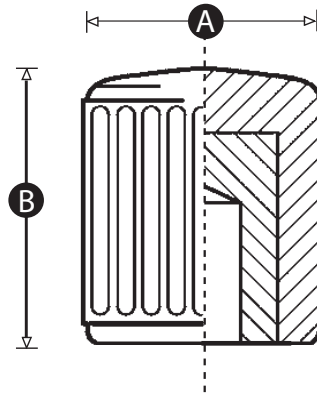

**DataSheet**  
**Female Thumbscrew Knob**

**Material**

High impact resistant thermoplastic

**Standard colour**

Black

**Finish**

Matt

**Female insert material**

Brass

Part No.	A	B	Thread size
6319085	15	16	M4
6319108	20	22	M5
6319091	25	34	M6