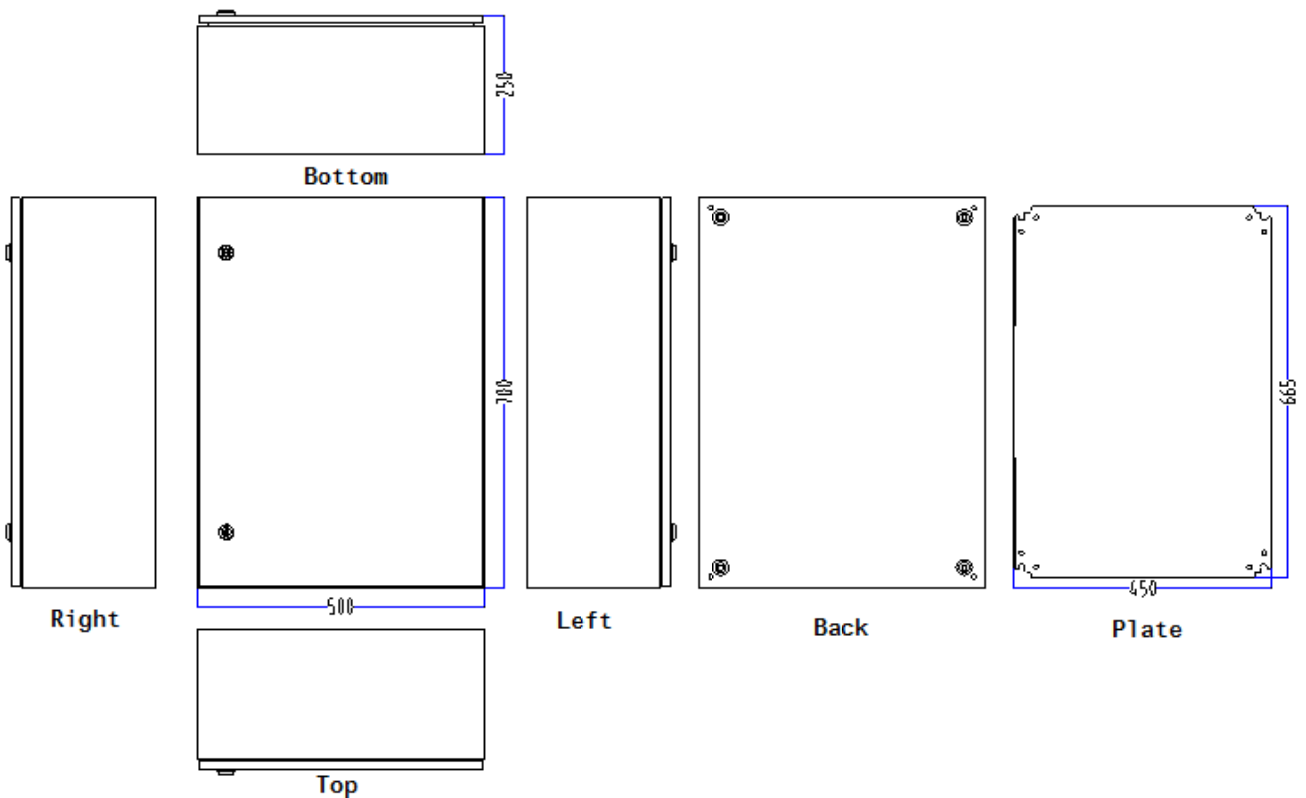

Product Datasheet

ENGLISH

S.S. Wall Box with Brackets/Chassis Plates

Drawings:

ENGLISH

Package Contain:

1 x Enclosure

1 x Chassis Plate

2 x Lock

1 x Fixing accessories

Product Specification:

Material: AISI304

Door Lock Type: Double Lock System

Door Type: Plain

Dimensions: 700 x500 x 250mm

External Height: 700 mm

External Width: 500 mm

Thickness: 1.2mm for enclosure & door

Chassis Plate: Zinc coated steel 1.5mm

Fixing Kit: Yes

Gland Plate: Yes

IP Rating: IP66

Against mechanical impacts: IK10