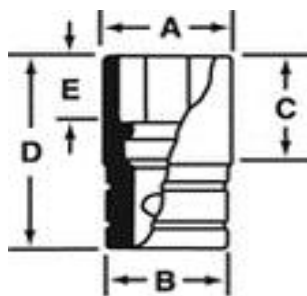

# TW161A DATA SHEET

Square Drive:	1/2"
Size:	1/2"
Type:	Shallow
Style:	6-points
Finish:	Nickel Chrome
A:	3/4"
B:	29/32"
C:	7/8"
D:	1 1/2"
E:	13/32"

A = Socket End Dia.  
B = Drive End Dia.  
C = Bolt Clearance Depth  
D = Length  
E = Opening Depth