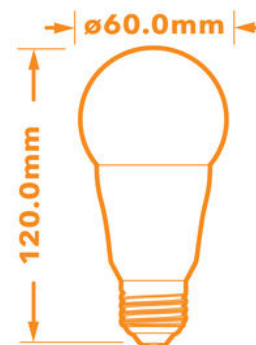

Verbatim LED Classic A E27 13W 2700K Warm White 1000 LM DIM

- E27 Socket
- 220 - 240 Voltage
- 30,000 hours Lifetime
- Dimmable
- 82% Energy Saving
- Lumen: 1000
- Equivalent to 71W incandescent bulb

Product Number	52152
General Data	
Lamp Socket	E27
Electric Data	
Wattage (W)	13
Wattage Equivalent (W)	71
Voltage (V)	220 - 240
Dimmable	yes
Power Factor	0.90
Operating Frequency (Hz)	50-60
Geometric Data	
Length (mm)	120
Diameter (in mm)	60
Weight (g)	202.5
Photometric Data	
Luminous Flux (lm)	1000
CRI	≥ 80
CCT (K)	2700
Beam Angle (°)	130
Luminous Efficacy (lm/W)	76.9
Lifetime (hrs)	30,000
Switching Cycle	20,000

02/07/2014

Photometric Diagrams

0.5	2.86 2.30	E(0°) E(C90) E(C0)	995 18 32
1.0	5.71 4.60	E(0°) E(C90) E(C0)	249 5 8
1.5	8.57 6.90	E(0°) E(C90) E(C0)	111 2 4
2.0	11.42 9.20	E(0°) E(C90) E(C0)	62 1 2
2.5	14.28 11.50	E(0°) E(C90) E(C0)	40 1 1
3.0	17.13 13.80	E(0°) E(C90) E(C0)	28 1 1

Distance [m] Cone Diameter [m] Illuminance [lx]

— C0 - C180 (Half-value Angle: 133.0°)
— C90 - C270 (Half-value Angle: 141.4°)

Energy Rating

Technical Packaging Details

Barcode

023942521525

EAN 128

(02)00023942521525(37)04(91)204