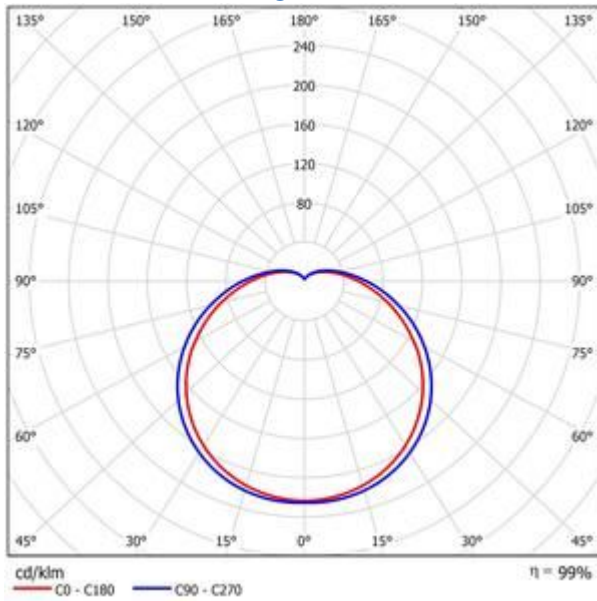

Verbatim LED Classic A E27 13W 2700K Warm White 1000 LM DIM

- E27 Socket
- 220 - 240 Voltage
- 30,000 hours Lifetime
- Dimmable
- 82% Energy Saving
- Lumen: 1000
- Equivalent to 71W incandescent bulb

Product Number	52152
General Data	
Lamp Socket	E27
Electric Data	
Wattage (W)	13
Wattage Equivalent (W)	71
Voltage (V)	220 - 240
Dimmable	yes
Power Factor	0.90
Operating Frequency (Hz)	50-60
Geometric Data	
Length (mm)	120
Diameter (in mm)	60
Weight (g)	202.5
Photometric Data	
Luminous Flux (lm)	1000
CRI	≥ 80
CCT (K)	2700
Beam Angle (°)	130
Luminous Efficacy (lm/W)	76.9
Lifetime (hrs)	30,000
Switching Cycle	20,000

02/07/2014

Photometric Diagrams

0.5	2.86 2.30	E(0°) E(C90) E(C0)	995 18 32
1.0	5.71 4.60	E(0°) E(C90) E(C0)	249 5 8
1.5	8.57 6.90	E(0°) E(C90) E(C0)	111 2 4
2.0	11.42 9.20	E(0°) E(C90) E(C0)	62 1 2
2.5	14.28 11.50	E(0°) E(C90) E(C0)	40 1 1
3.0	17.13 13.80	E(0°) E(C90) E(C0)	28 1 1

Distance [m] Cone Diameter [m] Illuminance [lx]

— C0 - C180 (Half-value Angle: 133.0°)
— C90 - C270 (Half-value Angle: 141.4°)

Energy Rating

Technical Packaging Details

Barcode

023942521525

EAN 128

(02)00023942521525(37)04(91)204