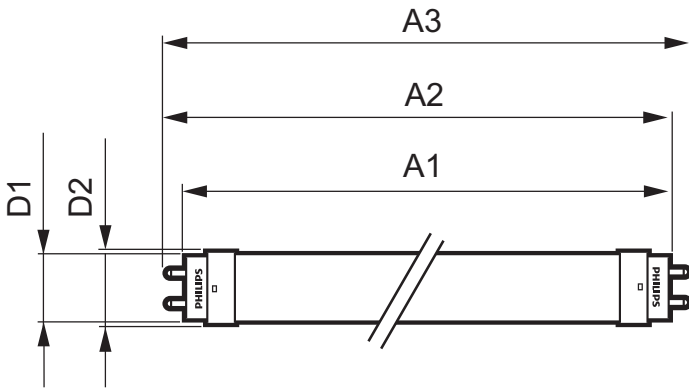

CorePro LEDtube

• Product Data

Order code 929000280132
Full product code 929000280132
Full product name CorePro LEDtube 1500mm 25W 840 C
Order product name CorePro LEDtube 1500mm 25W 840 C
Pieces per pack 1
Packing configuration 10

Packs per outerbox 10
Bar code on pack - EAN1 8718291669791
Bar code on outerbox - EAN3 8718291669807
Logistic code(s) - 12NC 929000280132
Net weight per piece 0.450 kg

Dimensional drawing

CorePro LEDtube 1500mm 25W 840 C

Product	A1 (Norm)	A2 (Norm)	A3 (Norm)	D1 (Norm)	D2 (Norm)
TLED 1500mm 25W 840	1500.0	1507.0	1514.0	25.68	28

G13

© 2013 Koninklijke Philips N.V. (Royal Philips)
All rights reserved.

Specifications are subject to change without notice. Trademarks are the property of Koninklijke Philips N.V. (Royal Philips) or their respective owners.

www.philips.com/lighting

2013, July 16
data subject to change