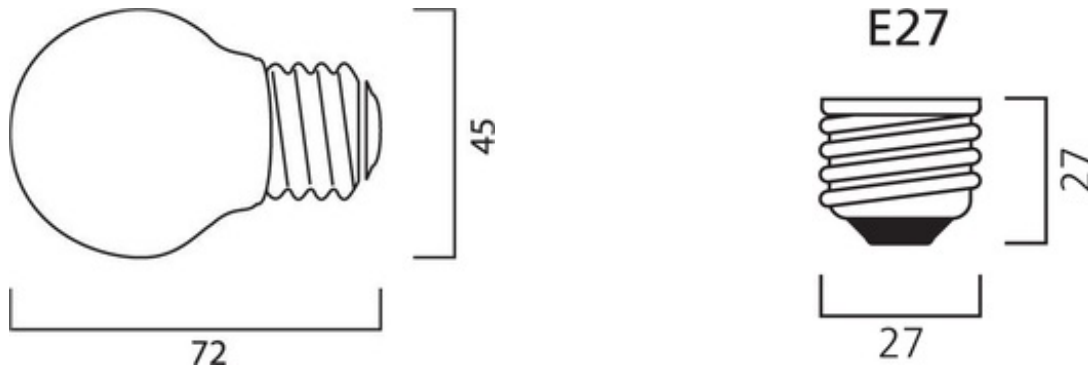

Classic ECO Ball

Classic ECO Ball 28W E27 230V Sleeve

0023746

TECHNICAL DRAWINGS