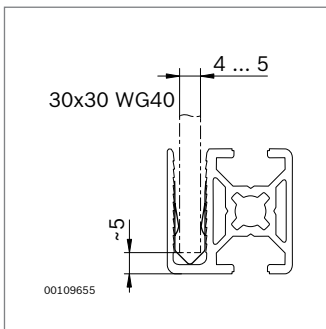

Spring clamping element

- ▶ For clamping surface elements in EcoSafe protective fence profiles 30x30 WG30 and 30x30 WG40
- ▶ Play-free clamping
- ▶ Individual sections of the protective frames can be filled as you wish

Spring clamping element	No.
	100 3 842 525 014
Material:	spring steel, stainless