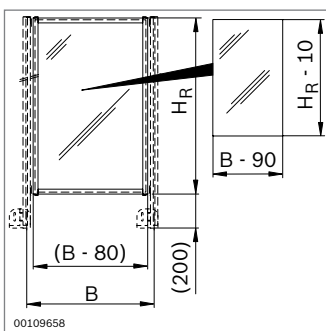

Spring clamping element

- ▶ For clamping surface elements in EcoSafe protective fence profiles 30x30 WG30 and 30x30 WG40
- ▶ Play-free clamping
- ▶ Individual sections of the protective frames can be filled as you wish

Spring clamping element	No.
	100 3 842 525 014
Material:	spring steel, stainless