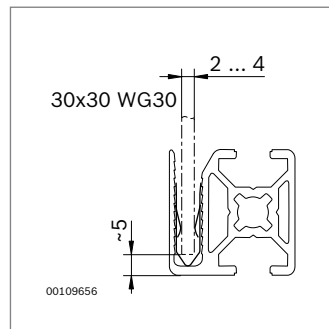

Spring clamping element

- ▶ For clamping surface elements in EcoSafe protective fence profiles 30x30 WG30 and 30x30 WG40
- ▶ Play-free clamping
- ▶ Individual sections of the protective frames can be filled as you wish

Spring clamping element	No.
	100 3 842 525 014
Material:	spring steel, stainless