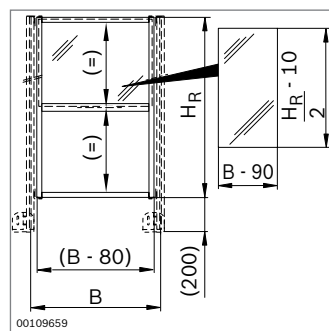

Spring clamping element

- ▶ For clamping surface elements in EcoSafe protective fence profiles 30x30 WG30 and 30x30 WG40
- ▶ Play-free clamping
- ▶ Individual sections of the protective frames can be filled as you wish

Spring clamping element	No.
	100 3 842 525 014
Material:	spring steel, stainless