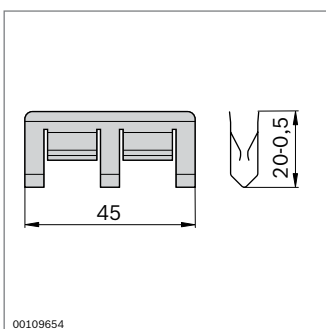

Spring clamping element

- ▶ For clamping surface elements in EcoSafe protective fence profiles 30x30 WG30 and 30x30 WG40
- ▶ Play-free clamping
- ▶ Individual sections of the protective frames can be filled as you wish

Spring clamping element	No.
	100 3 842 525 014
Material:	spring steel, stainless