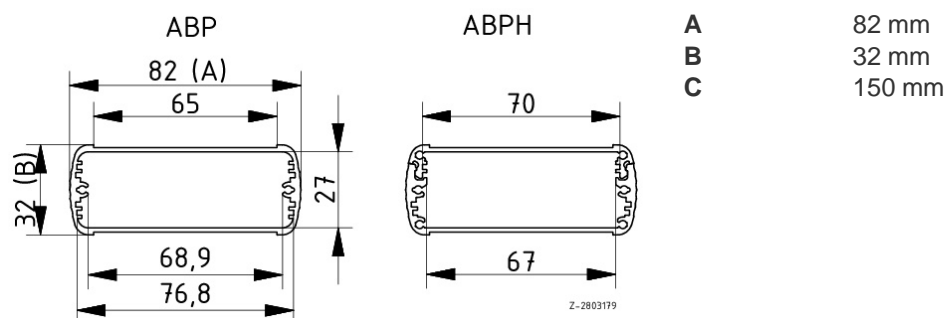

Technical drawings

Catalogue drawing in DXF format:
[84080150_ABP-800-0150.dxf](#) (1.1 MB)

3D product data in STEP format:

[Registration necessary](#)

Basic drawing for processing work:

[84080150_ABP-800-0150-G.dxf](#) (260 KB)

Catalogue drawing in PDF format:

[84080150_ABP-800-0150.pdf](#) (106 KB)

Assembly instructions

[Alubos-ABPH-....-.....pdf](#) (124 KB)

[Alubos-ABM-....-SAL(-BE).pdf](#) (69 KB)

[Alubos-AB-WL-..pdf](#) (195 KB)

[Alubos-AB-....-HS.pdf](#) (67 KB)

Chapter download

[Alubos_GB.pdf](#) (865 KB)