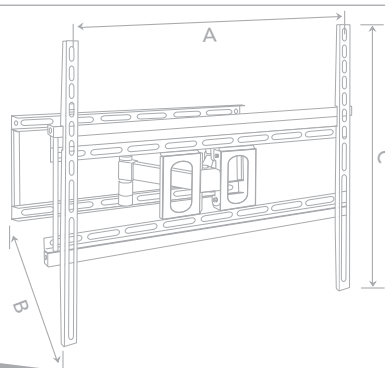

Our mounts are VESA compliant, adhering to international standards.

Product Dimensions:

A: 802mm (up to)  
B: 78-355mm  
C: 534mm

This mount is designed to accommodate the following:

37" - 42"  
40" - 60"

Screen sizes

LCD  
37" - 42"

Screen type

LED  
40" - 60"

Screen type

Max weight

Product features:

Ultra slim mount ideal for LED TVs.  
Profile from wall is just 70mm.

Cantilever mount provides -10° vertical tilt and up to 180° swivel adjustability. This allows for you to move your TV for a perfect viewing angle. Minimum distance from wall is 78mm, maximum from wall is 355mm when fully extended.