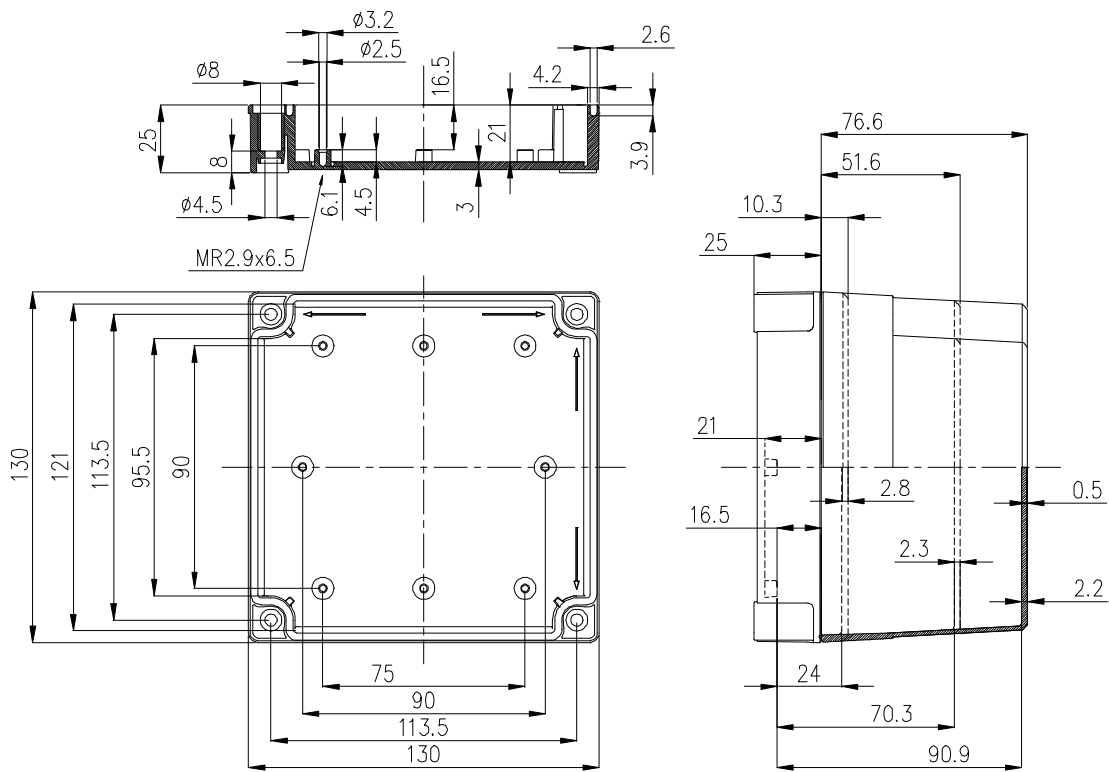

This is a sample photo.

**ORDER SYMBOL:** PC 125/35 LT

**EL.number** **EAN:** 6418074022318

Sweden:  
Denmark:  
Finland: 3420431

**INCLUDING:**  
Enclosure cover with cover screws, body with mounting screws and gasket.

**APPROVALS:**  
USA: NEMA 4, 4X, 12; UL 94-V2  
EURO: IP 67; UL 94-V2  
OTHERS: IEC 529

FIBOX MNX PC

**TECHNICAL INFORMATION:**

Standard colour: RAL 7035	Temp.range in cont. use: Max. +80 °C
Ingress protection: IP 67 (IEC 529)	Temp. range of material: - 40 °C - + 120 °C
Flame resistance:	