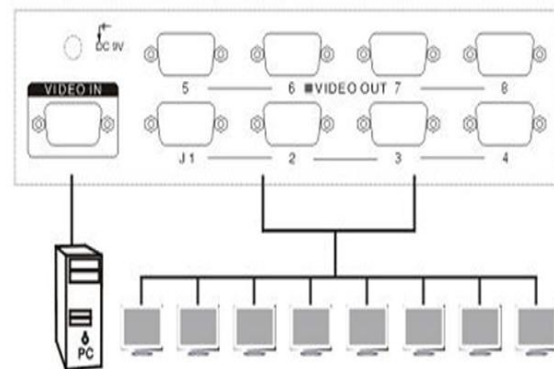

VGA SPLITTER 1-8 350MHz

Duplicate 1 video input to 8 video outputs

METAL SHELL

Features

ITEM	VGA SPLITTER 1-8 350MHz		
INPUT	1X	OUTPUT	8X
TYPE	VGA HD-15P FEMALE	OUTPUT	VGA HD-15P FEMALE
I/O Impedance	75Ω		
HV Channel	Input Level 0.7-5Vp-p		
Max. Bandwidth	350MHz		
Max. Resolution	1920x1440@60Hz		
Support (DDC,DDC2,DDC2B at port 1), VGA, XGA,SVGA,UXGA, Multisync			
TRANS. Distance	65M MAX (External Power Supply is needed); Better under 45M		
Power Plug	INTERCHANGEABLE POWER SUPPLY		
Cascadable	3 Levels; Finally to 512 Displays		
Item Size	180x93x40mm		
Housing	METAL(BLCK AND SILVER OPTIONAL)		
Working TEMP.	Minus 5 to 40 Degree		
Working Humidity	45—80%		