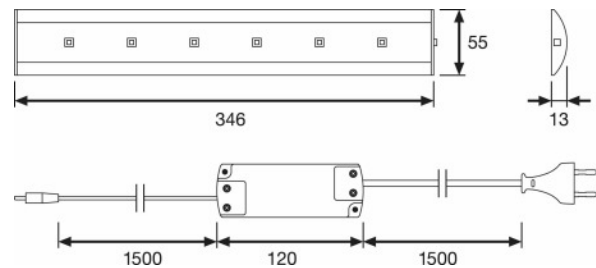

Slim Shape LED, 8 W

Linear LED systems for recessed or under-cabinet mounting / Extremely thin, symmetric wide distribution

Technical data

Electrical data

Operating mode	ECG
Nominal wattage	9 W
Type of current	AC
Nominal voltage	220...240 V
Mains frequency	50...60 Hz

Photometrical data

Color rendering index Ra	75
Color temperature	3000 K
Light color as per EN 12464-1	Warm white
Luminous efficacy	45 lm/W
Luminous flux	420 lm
Light color	830

Light technical data

Beam angle	115 °
Beam angle (designation)	Extremely wide

Dimensions & weight

Product weight	345.00 g
Length	346.0 mm
Width	54.0 mm
Connection cable length	1.5 m

Functional component FC1

FC1 Functional component	Housing
FC1 Material	Aluminum
Color	Silver

Colors & materials

Country specific categorizations

Order number	OFC271AB830X
--------------	--------------

Logistical Data

Product code	Product description	Packaging unit (Pieces/Unit)	Dimensions (height x width x length)	Volume	Gross weight
4008321977519	8 W	Blister 1	103 mm x 42 mm x 456 mm	1.97 dm ³	487.41 g
4008321977526	8 W	Shipping carton box 4	147 mm x 120 mm x 468 mm	8.26 dm ³	2134.64 g
4008321643926	8 W	Shipping carton box 24	321 mm x 392 mm x 482 mm	60.65 dm ³	13445.11 g