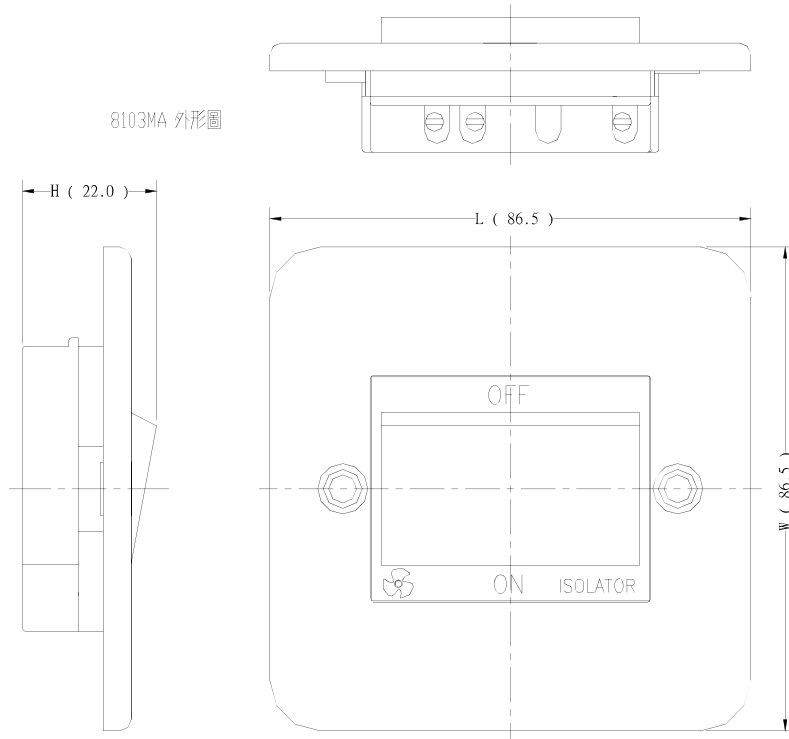

Datasheet

RS Pro RJ11 Straight RJ Socket Module

RS Stock No: **668-3686**

Product Details

RS Pro MetalClad straight RJ11 socket module in white colour, has a mild steel housing construction with quality controlled manufacturing for industrial, commercial and workshop applications. It measures 86.5 x 86.5 x 21 mm.

Features and Benefits

- MetalClad straight RJ-11 socket module
- Comes in white colour
- Mild steel housing construction
- For industrial, commercial and workshop applications
- Measures 86.5 x 86.5 x 21 mm

Specifications:

Colour	White
Depth	21 mm
Interface Type	RJ11
Length	86.5 mm
Orientation	Straight
Type	Socket
Width	86.5 mm

8181MA 外觀圖

8184MA 成品外觀圖

1893SMA 外觀圖

2893NSMA 外觀圖

7183S/MA 成品圖

7183M/MA 成品圖

Part No.	L	W	H
8184/MA	86.5	86.5	26.5
1893S/MA	86.5	86.5	25.5
8181/2W/MA	86.5	86.5	23.0
2893S/MA	86.5	86.5	31.0
2893NS/MA	86.5	86.5	31.0
7183M/MA	86.5	86.5	21.0
7183S/MA	86.5	86.5	21.0
8102/MA	86.5	86.5	25.0
8103/MA	86.5	86.5	22.0