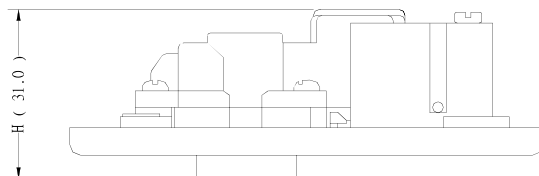

Datasheet

RS Pro RJ11 Straight RJ Socket Module

RS Stock No: **668-3686**

Product Details

RS Pro MetalClad straight RJ11 socket module in white colour, has a mild steel housing construction with quality controlled manufacturing for industrial, commercial and workshop applications. It measures 86.5 x 86.5 x 21 mm.

Features and Benefits

- MetalClad straight RJ-11 socket module
- Comes in white colour
- Mild steel housing construction
- For industrial, commercial and workshop applications
- Measures 86.5 x 86.5 x 21 mm

Specifications:

Colour	White
Depth	21 mm
Interface Type	RJ11
Length	86.5 mm
Orientation	Straight
Type	Socket
Width	86.5 mm

8181MA 外觀圖

8184MA 成品外觀圖

1893SMA 外觀圖

2893NSMA 外觀圖

7183S/MA 成品圖

7183M/MA 成品圖

Part No.	L	W	H
8184/MA	86.5	86.5	26.5
1893S/MA	86.5	86.5	25.5
8181/2W/MA	86.5	86.5	23.0
2893S/MA	86.5	86.5	31.0
2893NS/MA	86.5	86.5	31.0
7183M/MA	86.5	86.5	21.0
7183S/MA	86.5	86.5	21.0
8102/MA	86.5	86.5	25.0
8103/MA	86.5	86.5	22.0