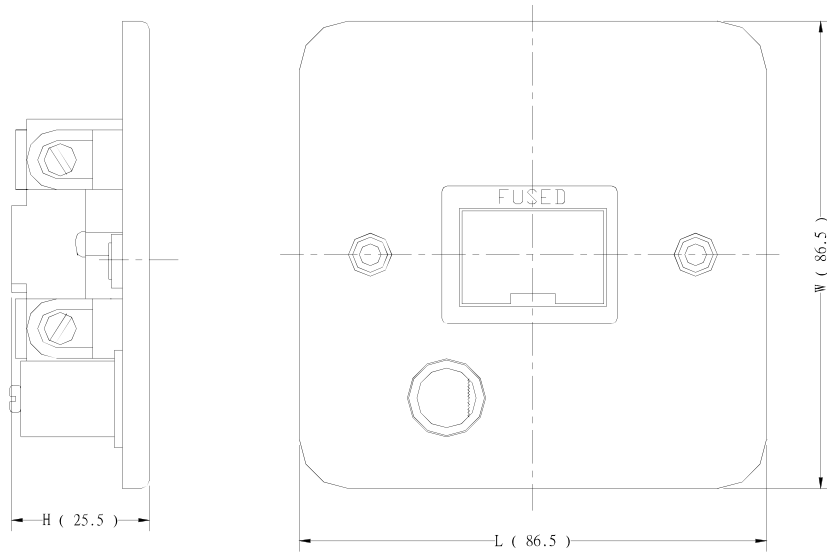

Datasheet

RS Pro RJ11 Straight RJ Socket Module

RS Stock No: **668-3686**

Product Details

RS Pro MetalClad straight RJ11 socket module in white colour, has a mild steel housing construction with quality controlled manufacturing for industrial, commercial and workshop applications. It measures 86.5 x 86.5 x 21 mm.

Features and Benefits

- MetalClad straight RJ-11 socket module
- Comes in white colour
- Mild steel housing construction
- For industrial, commercial and workshop applications
- Measures 86.5 x 86.5 x 21 mm

Specifications:

Colour	White
Depth	21 mm
Interface Type	RJ11
Length	86.5 mm
Orientation	Straight
Type	Socket
Width	86.5 mm

8181MA 外觀圖

8184MA 成品外觀圖

1893SMA 外觀圖

2893NSMA 外觀圖

7183S/MA 成品圖

7183M/MA 成品圖

Part No.	L	W	H
8184/MA	86.5	86.5	26.5
1893S/MA	86.5	86.5	25.5
8181/2W/MA	86.5	86.5	23.0
2893S/MA	86.5	86.5	31.0
2893NS/MA	86.5	86.5	31.0
7183M/MA	86.5	86.5	21.0
7183S/MA	86.5	86.5	21.0
8102/MA	86.5	86.5	25.0
8103/MA	86.5	86.5	22.0