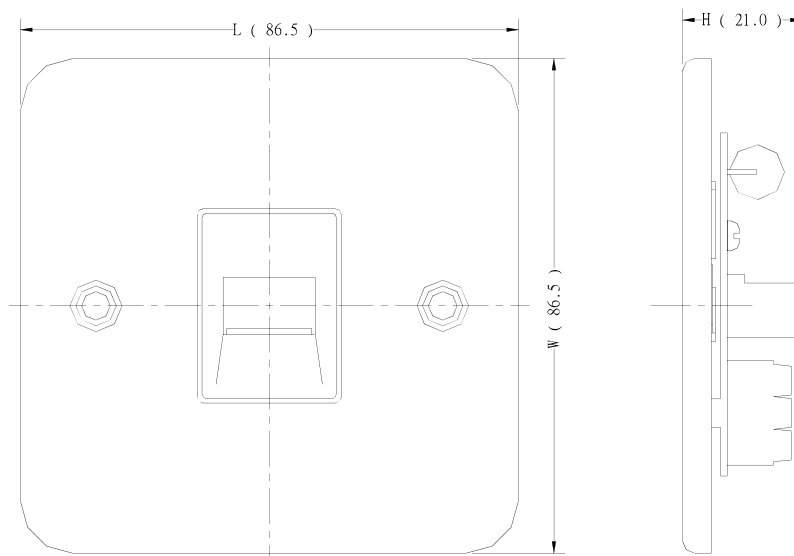

Datasheet

RS Pro RJ11 Straight RJ Socket Module

RS Stock No: **668-3686**

Product Details

RS Pro MetalClad straight RJ11 socket module in white colour, has a mild steel housing construction with quality controlled manufacturing for industrial, commercial and workshop applications. It measures 86.5 x 86.5 x 21 mm.

Features and Benefits

- MetalClad straight RJ-11 socket module
- Comes in white colour
- Mild steel housing construction
- For industrial, commercial and workshop applications
- Measures 86.5 x 86.5 x 21 mm

Specifications:

Colour	White
Depth	21 mm
Interface Type	RJ11
Length	86.5 mm
Orientation	Straight
Type	Socket
Width	86.5 mm

8181MA 外觀圖

8184MA 成品外觀圖

1893SMA 外觀圖

2893NSMA 外觀圖

7183S/MA 成品圖

7183M/MA 成品圖

Part No.	L	W	H
8184/MA	86.5	86.5	26.5
1893S/MA	86.5	86.5	25.5
8181/2W/MA	86.5	86.5	23.0
2893S/MA	86.5	86.5	31.0
2893NS/MA	86.5	86.5	31.0
7183M/MA	86.5	86.5	21.0
7183S/MA	86.5	86.5	21.0
8102/MA	86.5	86.5	25.0
8103/MA	86.5	86.5	22.0