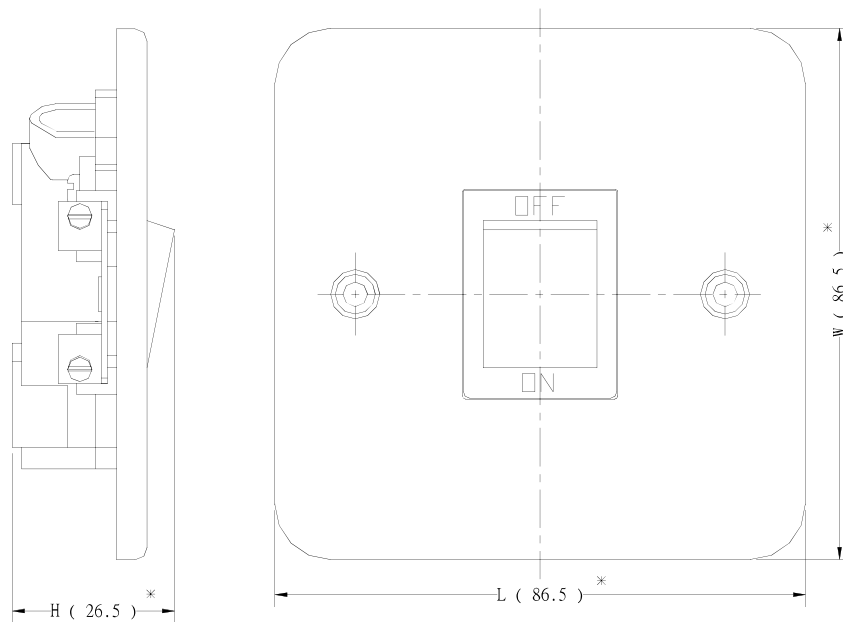

Datasheet

RS Pro RJ11 Straight RJ Socket Module

RS Stock No: **668-3686**

Product Details

RS Pro MetalClad straight RJ11 socket module in white colour, has a mild steel housing construction with quality controlled manufacturing for industrial, commercial and workshop applications. It measures 86.5 x 86.5 x 21 mm.

Features and Benefits

- MetalClad straight RJ-11 socket module
- Comes in white colour
- Mild steel housing construction
- For industrial, commercial and workshop applications
- Measures 86.5 x 86.5 x 21 mm

Specifications:

Colour	White
Depth	21 mm
Interface Type	RJ11
Length	86.5 mm
Orientation	Straight
Type	Socket
Width	86.5 mm

8181MA 外觀圖

8184MA 成品外觀圖

1893SMA 外觀圖

2893NSMA 外觀圖

7183S/MA 成品圖

7183M/MA 成品圖

Part No.	L	W	H
8184/MA	86.5	86.5	26.5
1893S/MA	86.5	86.5	25.5
8181/2W/MA	86.5	86.5	23.0
2893S/MA	86.5	86.5	31.0
2893NS/MA	86.5	86.5	31.0
7183M/MA	86.5	86.5	21.0
7183S/MA	86.5	86.5	21.0
8102/MA	86.5	86.5	25.0
8103/MA	86.5	86.5	22.0