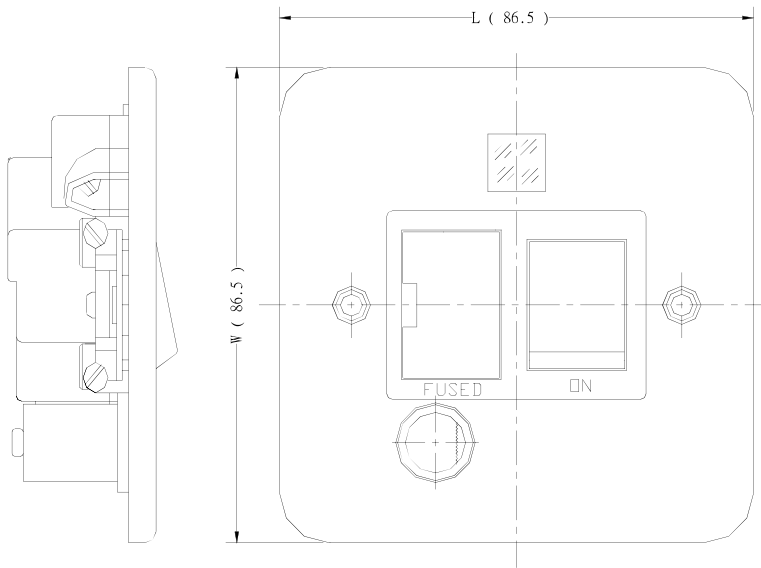

Datasheet

RS Pro RJ11 Straight RJ Socket Module

RS Stock No: **668-3686**

Product Details

RS Pro MetalClad straight RJ11 socket module in white colour, has a mild steel housing construction with quality controlled manufacturing for industrial, commercial and workshop applications. It measures 86.5 x 86.5 x 21 mm.

Features and Benefits

- MetalClad straight RJ-11 socket module
- Comes in white colour
- Mild steel housing construction
- For industrial, commercial and workshop applications
- Measures 86.5 x 86.5 x 21 mm

Specifications:

Colour	White
Depth	21 mm
Interface Type	RJ11
Length	86.5 mm
Orientation	Straight
Type	Socket
Width	86.5 mm

8181MA 外觀圖

8184MA 成品外觀圖

1893SMA 外觀圖

2893NSMA 外觀圖

7183S/MA 成品圖

7183M/MA 成品圖

Part No.	L	W	H
8184/MA	86.5	86.5	26.5
1893S/MA	86.5	86.5	25.5
8181/2W/MA	86.5	86.5	23.0
2893S/MA	86.5	86.5	31.0
2893NS/MA	86.5	86.5	31.0
7183M/MA	86.5	86.5	21.0
7183S/MA	86.5	86.5	21.0
8102/MA	86.5	86.5	25.0
8103/MA	86.5	86.5	22.0