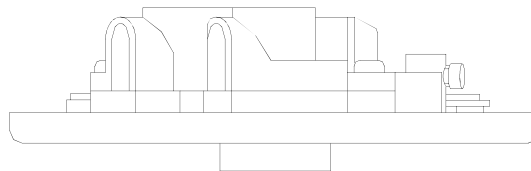

Datasheet

RS Pro RJ11 Straight RJ Socket Module

RS Stock No: **668-3686**

Product Details

RS Pro MetalClad straight RJ11 socket module in white colour, has a mild steel housing construction with quality controlled manufacturing for industrial, commercial and workshop applications. It measures 86.5 x 86.5 x 21 mm.

Features and Benefits

- MetalClad straight RJ-11 socket module
- Comes in white colour
- Mild steel housing construction
- For industrial, commercial and workshop applications
- Measures 86.5 x 86.5 x 21 mm

Specifications:

Colour	White
Depth	21 mm
Interface Type	RJ11
Length	86.5 mm
Orientation	Straight
Type	Socket
Width	86.5 mm

8181MA 外觀圖

8184MA 成品外觀圖

1893SMA 外觀圖

2893NSMA 外觀圖

7183S/MA 成品圖

7183M/MA 成品圖

Part No.	L	W	H
8184/MA	86.5	86.5	26.5
1893S/MA	86.5	86.5	25.5
8181/2W/MA	86.5	86.5	23.0
2893S/MA	86.5	86.5	31.0
2893NS/MA	86.5	86.5	31.0
7183M/MA	86.5	86.5	21.0
7183S/MA	86.5	86.5	21.0
8102/MA	86.5	86.5	25.0
8103/MA	86.5	86.5	22.0