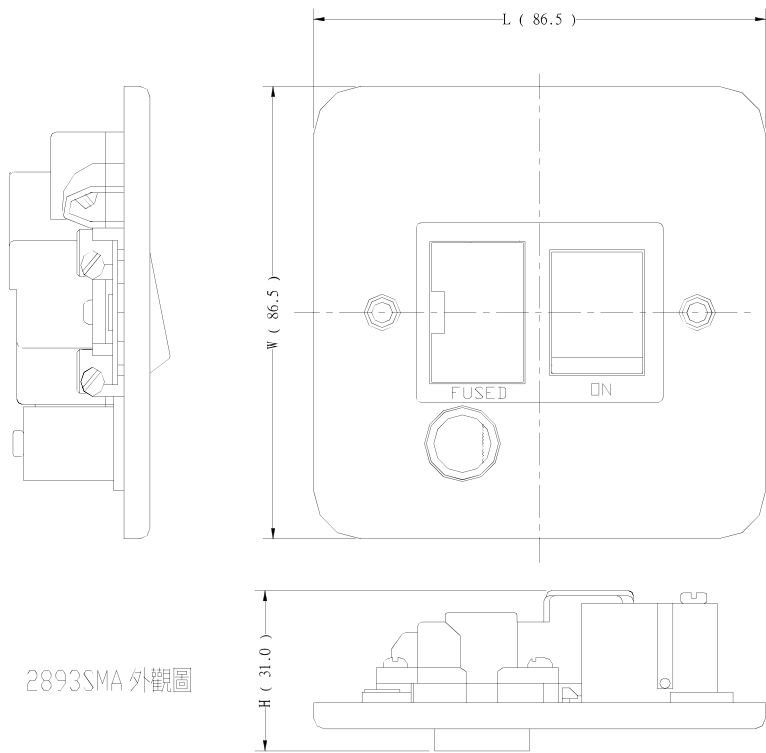

Datasheet

RS Pro RJ11 Straight RJ Socket Module

RS Stock No: **668-3686**

Product Details

RS Pro MetalClad straight RJ11 socket module in white colour, has a mild steel housing construction with quality controlled manufacturing for industrial, commercial and workshop applications. It measures 86.5 x 86.5 x 21 mm.

Features and Benefits

- MetalClad straight RJ-11 socket module
- Comes in white colour
- Mild steel housing construction
- For industrial, commercial and workshop applications
- Measures 86.5 x 86.5 x 21 mm

Specifications:

Colour	White
Depth	21 mm
Interface Type	RJ11
Length	86.5 mm
Orientation	Straight
Type	Socket
Width	86.5 mm

8181MA 外觀圖

8184MA 成品外觀圖

1893SMA 外觀圖

2893NSMA 外觀圖

7183S/MA 成品圖

7183M/MA 成品圖

Part No.	L	W	H
8184/MA	86.5	86.5	26.5
1893S/MA	86.5	86.5	25.5
8181/2W/MA	86.5	86.5	23.0
2893S/MA	86.5	86.5	31.0
2893NS/MA	86.5	86.5	31.0
7183M/MA	86.5	86.5	21.0
7183S/MA	86.5	86.5	21.0
8102/MA	86.5	86.5	25.0
8103/MA	86.5	86.5	22.0