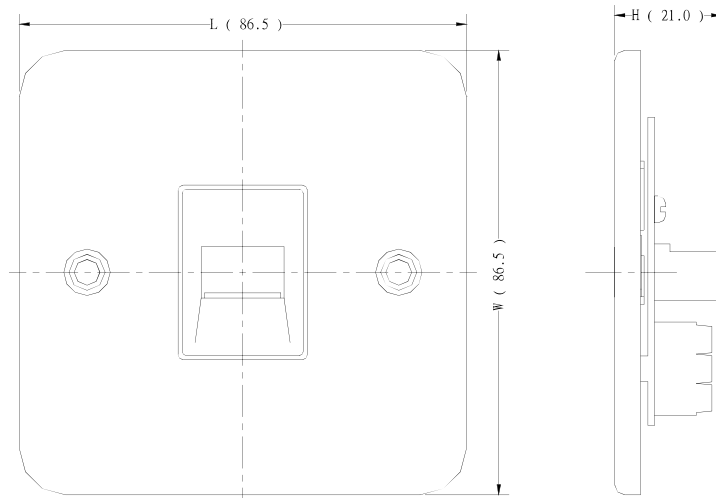

Datasheet

RS Pro RJ11 Straight RJ Socket Module

RS Stock No: **668-3686**

Product Details

RS Pro MetalClad straight RJ11 socket module in white colour, has a mild steel housing construction with quality controlled manufacturing for industrial, commercial and workshop applications. It measures 86.5 x 86.5 x 21 mm.

Features and Benefits

- MetalClad straight RJ-11 socket module
- Comes in white colour
- Mild steel housing construction
- For industrial, commercial and workshop applications
- Measures 86.5 x 86.5 x 21 mm

Specifications:

Colour	White
Depth	21 mm
Interface Type	RJ11
Length	86.5 mm
Orientation	Straight
Type	Socket
Width	86.5 mm

8181MA 外觀圖

8184MA 成品外觀圖

1893SMA 外觀圖

2893NSMA 外觀圖

7183S/MA 成品圖

7183M/MA 成品圖

Part No.	L	W	H
8184/MA	86.5	86.5	26.5
1893S/MA	86.5	86.5	25.5
8181/2W/MA	86.5	86.5	23.0
2893S/MA	86.5	86.5	31.0
2893NS/MA	86.5	86.5	31.0
7183M/MA	86.5	86.5	21.0
7183S/MA	86.5	86.5	21.0
8102/MA	86.5	86.5	25.0
8103/MA	86.5	86.5	22.0