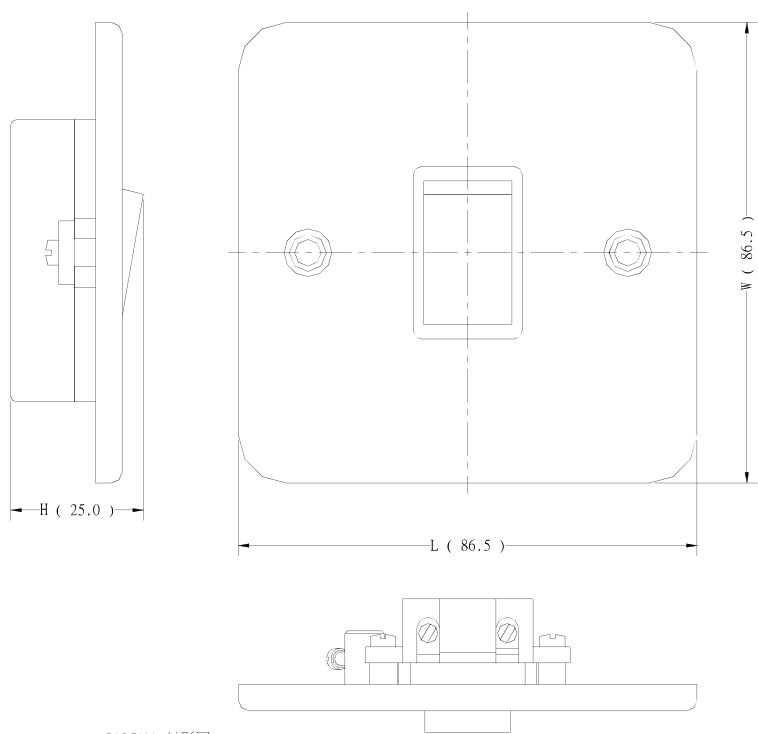

Datasheet

RS Pro RJ11 Straight RJ Socket Module

RS Stock No: **668-3686**

Product Details

RS Pro MetalClad straight RJ11 socket module in white colour, has a mild steel housing construction with quality controlled manufacturing for industrial, commercial and workshop applications. It measures 86.5 x 86.5 x 21 mm.

Features and Benefits

- MetalClad straight RJ-11 socket module
- Comes in white colour
- Mild steel housing construction
- For industrial, commercial and workshop applications
- Measures 86.5 x 86.5 x 21 mm

Specifications:

Colour	White
Depth	21 mm
Interface Type	RJ11
Length	86.5 mm
Orientation	Straight
Type	Socket
Width	86.5 mm

8181MA 外觀圖

8184MA 成品外觀圖

1893SMA 外觀圖

2893NSMA 外觀圖

7183S/MA 成品圖

7183M/MA 成品圖

Part No.	L	W	H
8184/MA	86.5	86.5	26.5
1893S/MA	86.5	86.5	25.5
8181/2W/MA	86.5	86.5	23.0
2893S/MA	86.5	86.5	31.0
2893NS/MA	86.5	86.5	31.0
7183M/MA	86.5	86.5	21.0
7183S/MA	86.5	86.5	21.0
8102/MA	86.5	86.5	25.0
8103/MA	86.5	86.5	22.0