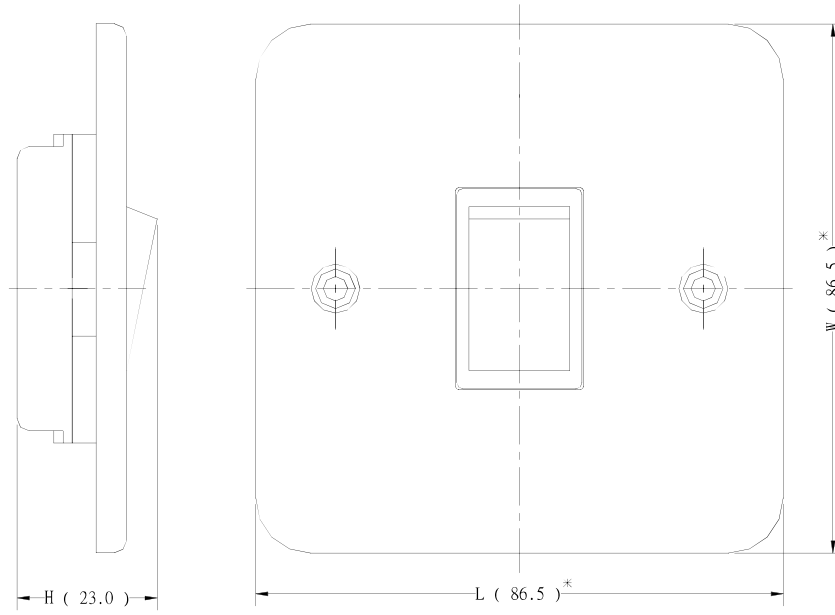

Datasheet

RS Pro RJ11 Straight RJ Socket Module

RS Stock No: **668-3686**

Product Details

RS Pro MetalClad straight RJ11 socket module in white colour, has a mild steel housing construction with quality controlled manufacturing for industrial, commercial and workshop applications. It measures 86.5 x 86.5 x 21 mm.

Features and Benefits

- MetalClad straight RJ-11 socket module
- Comes in white colour
- Mild steel housing construction
- For industrial, commercial and workshop applications
- Measures 86.5 x 86.5 x 21 mm

Specifications:

Colour	White
Depth	21 mm
Interface Type	RJ11
Length	86.5 mm
Orientation	Straight
Type	Socket
Width	86.5 mm

8181MA 外觀圖

8184MA 成品外觀圖

1893SMA 外觀圖

2893NSMA 外觀圖

7183S/MA 成品圖

7183M/MA 成品圖

Part No.	L	W	H
8184/MA	86.5	86.5	26.5
1893S/MA	86.5	86.5	25.5
8181/2W/MA	86.5	86.5	23.0
2893S/MA	86.5	86.5	31.0
2893NS/MA	86.5	86.5	31.0
7183M/MA	86.5	86.5	21.0
7183S/MA	86.5	86.5	21.0
8102/MA	86.5	86.5	25.0
8103/MA	86.5	86.5	22.0