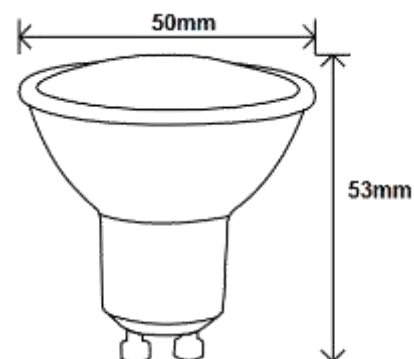

Data Specification Sheet

SMD WIDE BEAM 5W LED LAMPS

Code	851-3078 (Warm White) - 851-3071 (Cool White) - 851-3074 (Day Light)
Description	GU10 5W Wide Beam LED Lamp
Finishes available	White
Overall dimensions (mm) Length – Diameter	53(L)mm 50(D)mm
Product Weight (grams)	0.073Kg
Recommended product location	Indoor or Outdoor in suitable luminaire
Dimming	No
Beam angle	120°
Rated average hours life (subject to usage)	25,000hrs
Energy class	A++
Switching Cycles	50,000
LED Type	LED SMD 3528
Lumen output (Lm)	410lm (Warm White) 450lm (Cool White) 455lm (Day Light)
Colour temperature (K)	2700k (Warm White) 4000K (Cool White) 6000K (Day Light)
Colour rendering (Ra)	>80
Voltage (V)	230V 50Hz
Running current (I)	0.02 Amps
Lamp Wattage (W)	5 Watts
Class	Class II
IP	IP20
Photometric Testing	Available
Power factor	0.5
Room Ambient Temperature not to exceed	35°C
Instruction sheet	No
Origin of manufacture	China
Main material	Ceramic
Lamp type and base	GU10
Running Gear	Integral driver
Circuit Wattage / Efficiency	73lm per circuit watt (Warm White) 90lm per circuit watt (Cool White)
CE mark	Yes
Batch coding details on product	Yes
Certificate of Conformity (Held on File)	Yes
Warranty (Years)	3
Manufactured & Tested in accordance with:	EN60968 – Self ballasted lamps for general lighting services CE & EMC