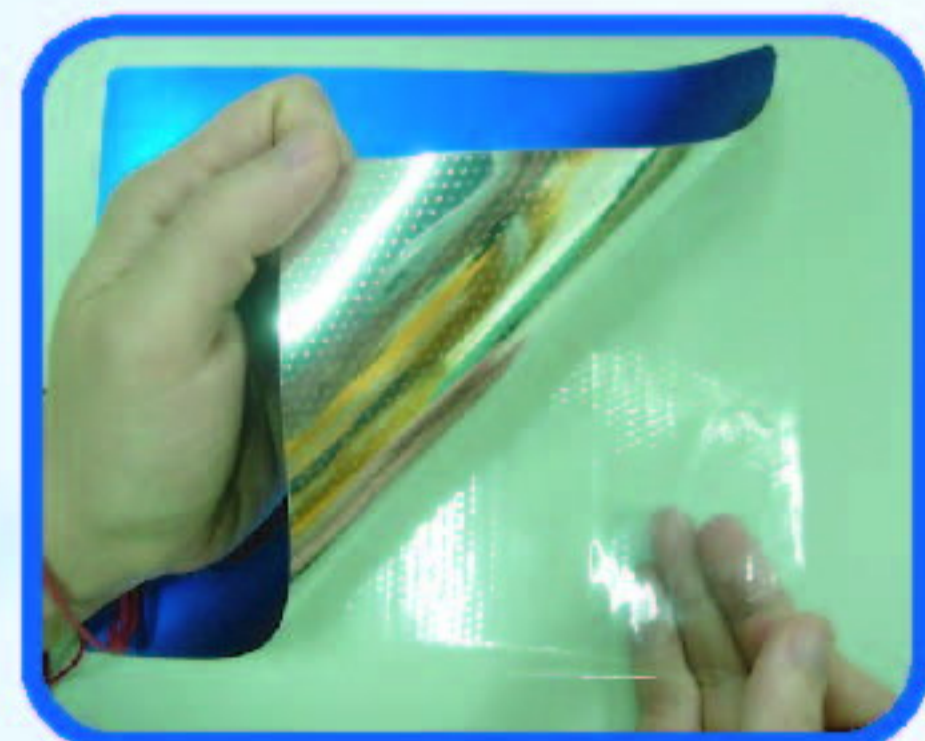

APPLICATION

*Peel off the opp sheet on the back first.