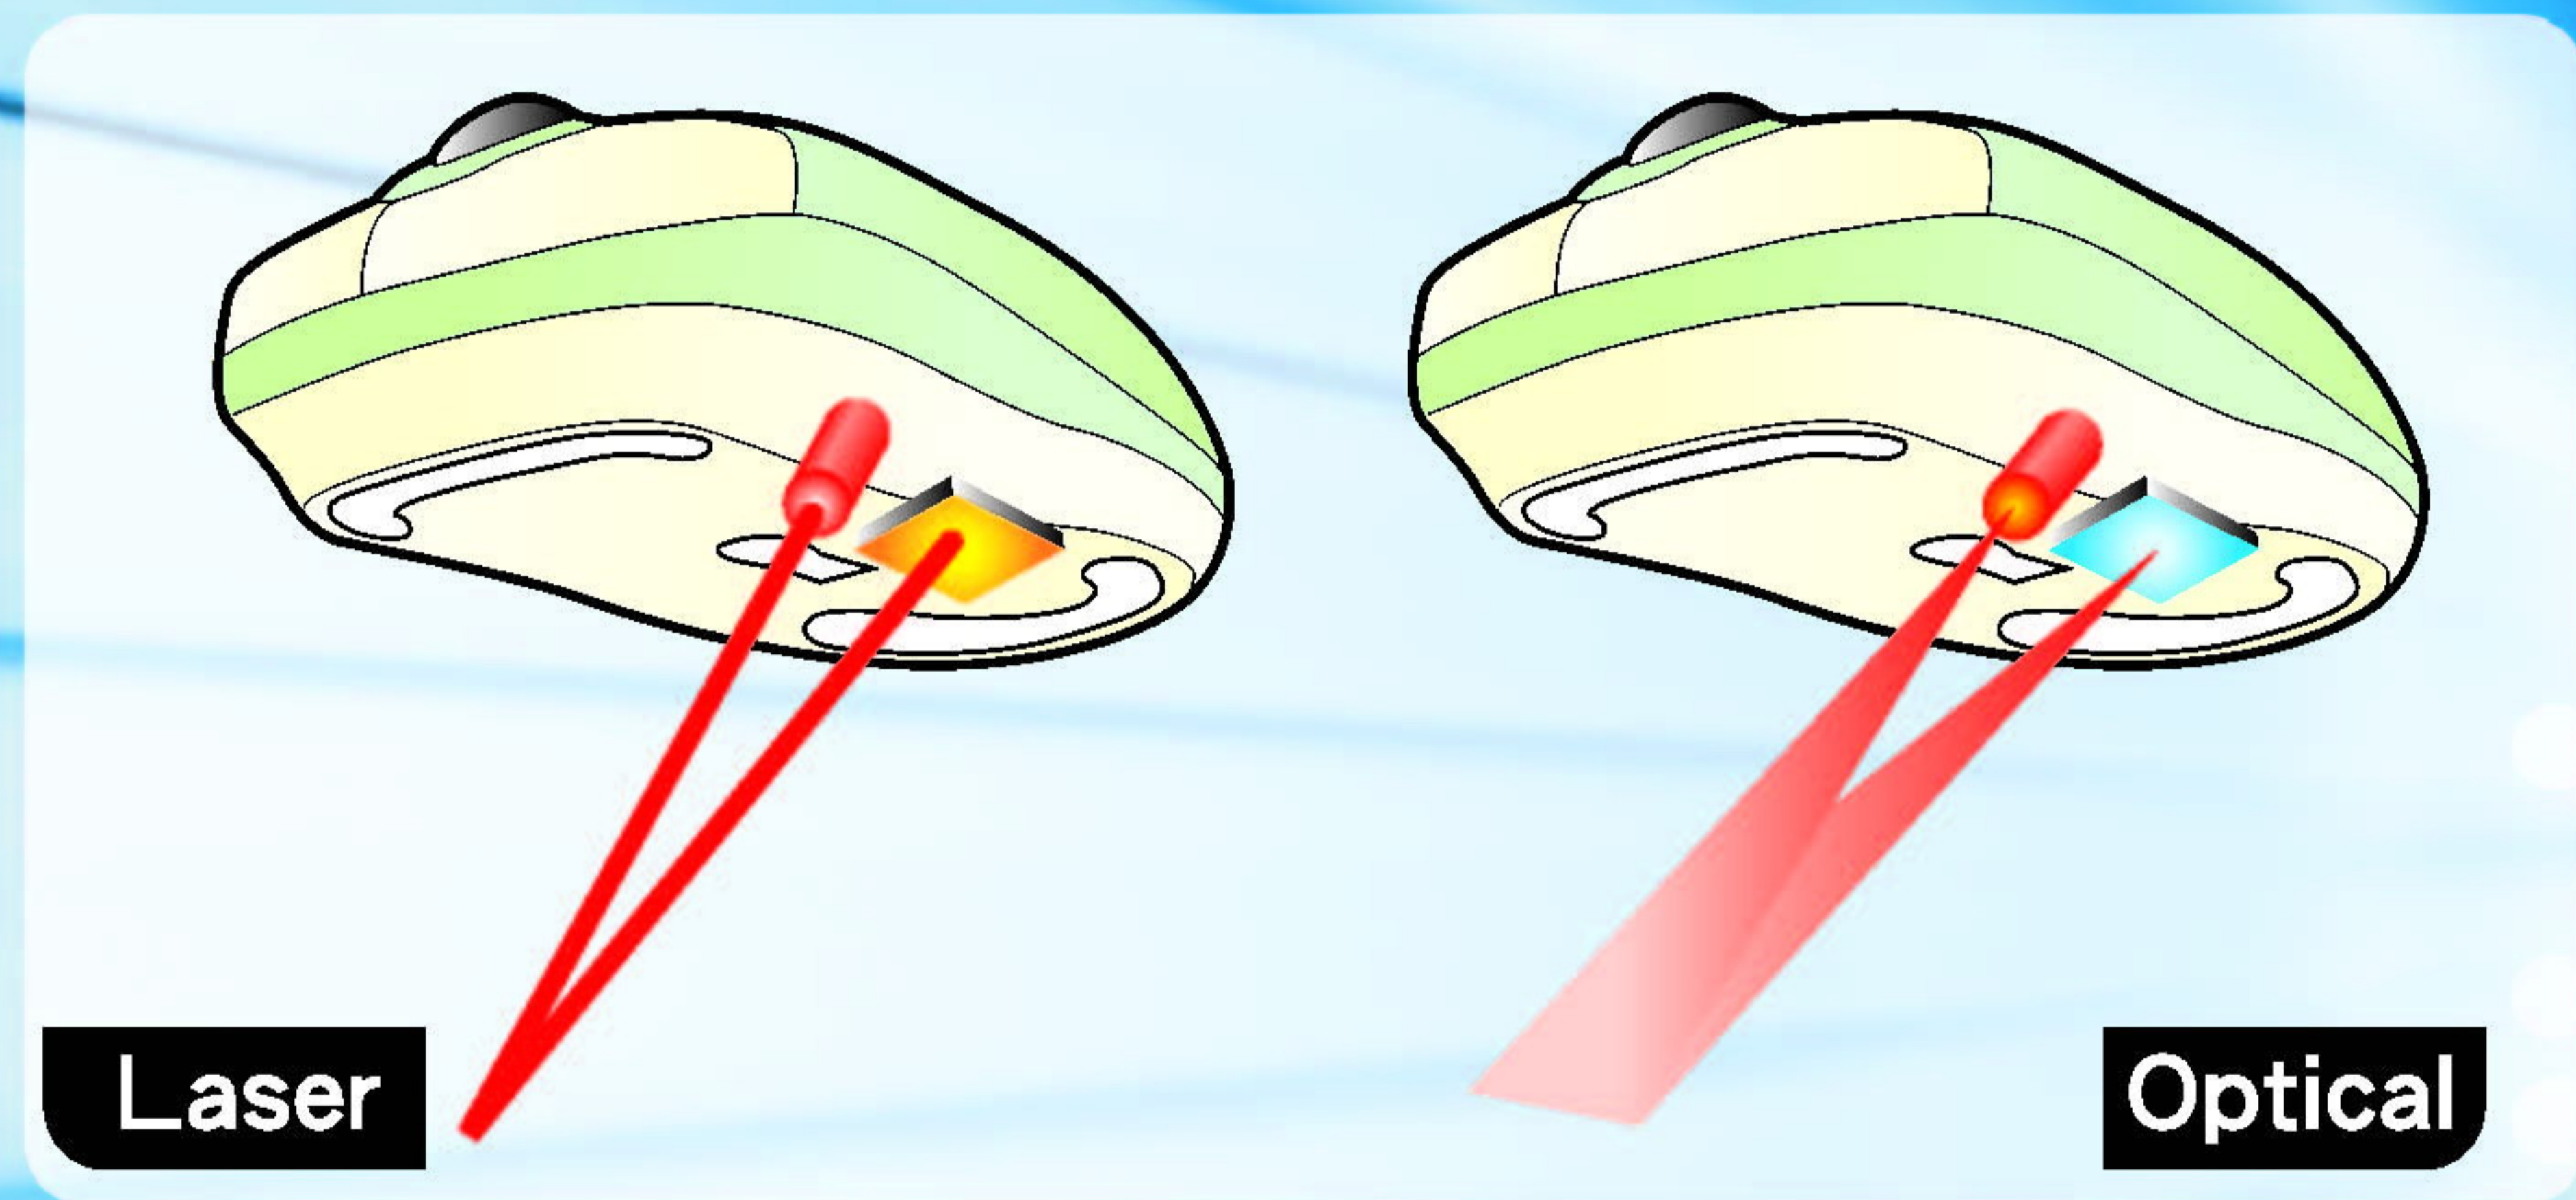

# rotronic

Datenblatt - Fiche technique - Data sheet

18.02.2005

**Laser Mausmatte, blau**

**Tapis de souris Laser, bleu**

**Laser Mouse Pad, blue**

### Characteristics:

- Patent Product!
- Environmental friendly for a better future.
- It's portable, convenient and easy to carry.
- Pinpoint mouse accuracy, provides superior tracking and control.
- Anti-skid for perfect grip on desktop.