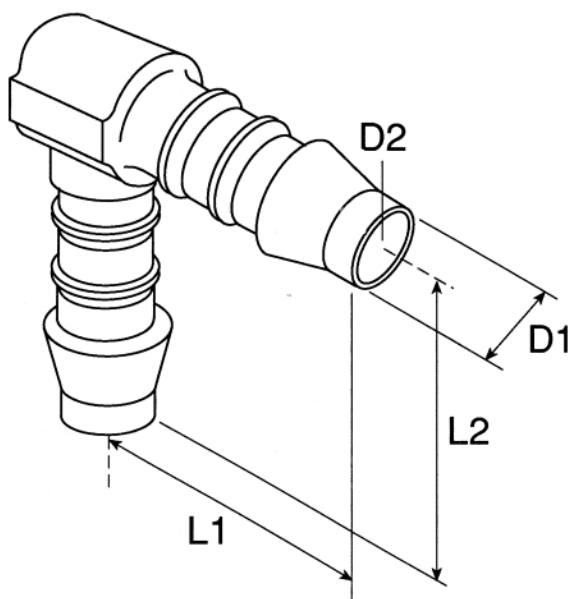

Datasheet

Stock No: 795-506

RS Pro Elbow Male, POM

Product Details

Elbow Connector

Push-on Connectors

- Acetal Resin, non toxic, tough, lightweight, good impact and wear resistance
- Deep moulded ribs, use hose clips for high pressure, positive sealing

Specifications:

Hose Inner Diameter	19mm
Coupling Connector Type	Elbow Coupler
Body Material	POM
Coupling Gender	Male
Coupling Connector Direction	Elbow
Series	WS