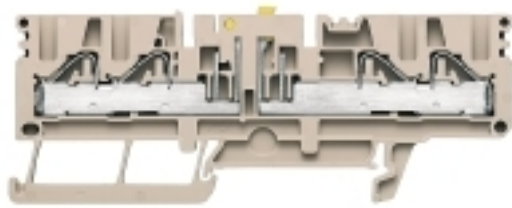

P-series PTR 2.5/4/4AN

Weidmüller Interface GmbH & Co. KG
Klingenbergstraße 16
D-32758 Detmold
Germany
Fon: +49 5231 14-0
Fax: +49 5231 14-292083
www.weidmueller.com

Disconnect-test terminals with PUSH IN connections can be combined with fuse holders, component plugs and isolating plugs.

Explosion-tested version	No	Open sides	right
Type of mounting	Snap-on	Version	PUSH IN connection, Disconnection element, for plug-in cross-connector, One end without connector

CSA ratings data

Certificate No. (CSA)	200039-1751332	Voltage size B (CSA)	600 V
Voltage size C (CSA)	600 V	Current size B (CSA)	24 A
Current size C (CSA)	24 A	Wire cross section max. (CSA)	10 AWG
Wire cross section min. (CSA)	26 AWG		