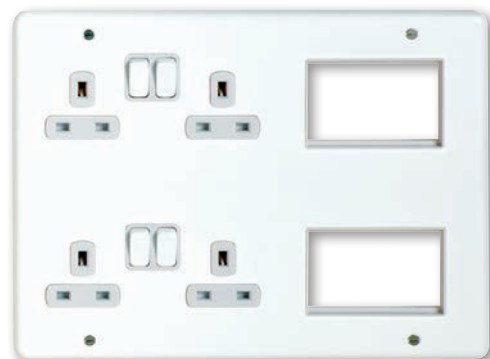

Lounge Plates

- Top facing terminal screws
- Clear terminal markings
- Colour coded terminals
- Recessed earth bar
- Captive and backed out terminals
- Up to six single modules can be installed
- Dedicated Back Box
- 25-year guarantee

Lounge Plate

1. 1975WHW Slimline 4 gang 13A socket and 6 data module spaces
2. 1975CH Decorative Chrome 4 gang 13A socket and 6 data module spaces
3. 1975SC Decorative Satin Chrome 4 gang 13A socket and 6 data module spaces
4. 8175CH Flatplate Chrome 4 gang 13A socket and 6 data module spaces
5. 8175SC Flatplate Satin Chrome 4 gang 13A socket and 6 data module spaces

Flush Back Box

1. DB184 Back Box for lounge plate, 250 x 192 x 40mm

1975WHW

LOUNGEPLATES
AND MODULES

Data Plates

- Suitable for Data or Power Modules, see next page
- 25-year guarantee

Data Plates

1. V1362 Vimark Two module
2. V1364 Vimark Four module
3. S1422 Slimline Two module
4. S1424 Slimline Four module
5. 1970CH Decorative Two module - Chrome
6. 1971CH Decorative Four module - Chrome
7. 1970SC Decorative Two module - Satin chrome
8. 1971SC Decorative Four module - Satin chrome
9. 8187CH Flatplate Two module - Chrome
10. 8189CH Flatplate Four module - Chrome
11. 8187SC Flatplate Two module - Satin chrome
12. 8189SC Flatplate Four module - Satin chrome
13. M1222 Metalclad Two module