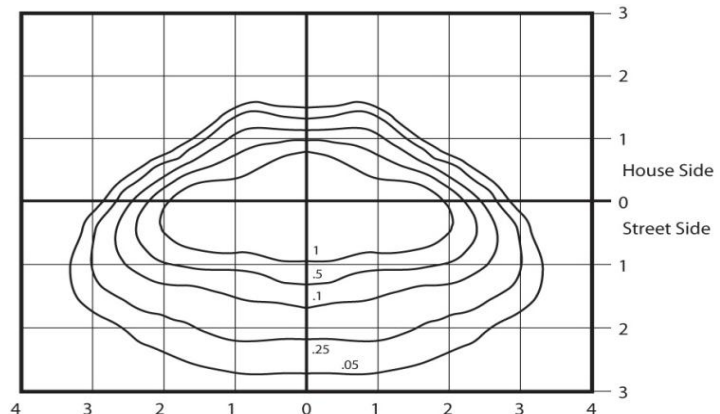

RIO Reflector with 90W CM City Lamp

Kit including ballast is available

Product codes: RIO Reflector: RFLCMCE40
Lamp: 00952

Lamp Performance Data

Lamp Type	Ceramic metal halide
Light Output (Lumens & 100 hours)	10450
Lumens Per Watt	116
Rated Life (Hrs @ 10 Hr/Start)	30000
Correlated Colour Temperature (K)	2800
Chromaticity (CIE - X Y)	455, 405
Colour Rendering Index (CRI)	70
Burning Position	Horizontal
Dimming	Capable

Electrical Data

Lamp Watts (W)	90
Lamp Operating Voltage (V)	92

RIO Reflector Performance Data

Light Output Ratio	93%
--------------------	-----

Physical Data/Requirements

Luminaire Type	Enclosed Rated
Base Designation	E40
See dimensions below	

Typical light distribution at 8m mounting height

Notes:

Data is based upon tests performed by Venture Lighting in a controlled environment and is representative of relative performance at nominal power/voltage (110/240/415). Actual performance can vary depending on operating conditions. Data is subject to change without notice.