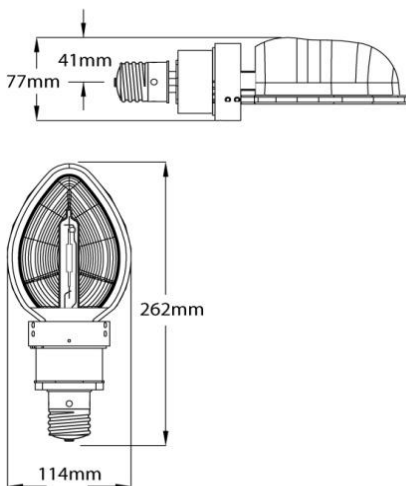

RIO Reflector with 90W CM City Lamp

Kit including ballast is available

Product codes: RIO Reflector: RFLCMCE40
Lamp: 00952

Lamp Performance Data

Lamp Type	Ceramic metal halide
Light Output (Lumens & 100 hours)	10450
Lumens Per Watt	116
Rated Life (Hrs @ 10 Hr/Start)	30000
Correlated Colour Temperature (K)	2800
Chromaticity (CIE - X Y)	455, 405
Colour Rendering Index (CRI)	70
Burning Position	Horizontal
Dimming	Capable

Electrical Data

Lamp Watts (W)	90
Lamp Operating Voltage (V)	92

RIO Reflector Performance Data

Light Output Ratio	93%
--------------------	-----

Physical Data/Requirements

Luminaire Type	Enclosed Rated
Base Designation	E40
See dimensions below	

Typical light distribution at 8m mounting height

Notes:

Data is based upon tests performed by Venture Lighting in a controlled environment and is representative of relative performance at nominal power/voltage (110/240/415). Actual performance can vary depending on operating conditions. Data is subject to change without notice.