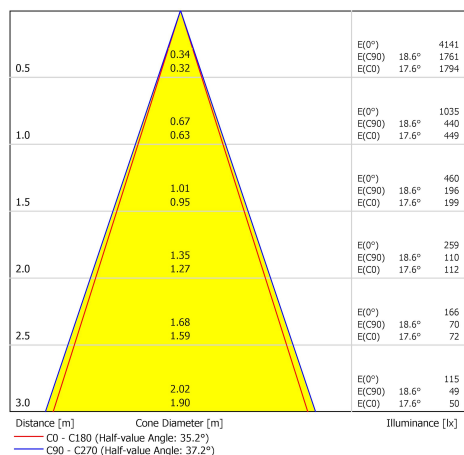

Verbatim LED GU10 6W 2700K 400lm 2700K Warm White 420 LM DIM

- GU10 Socket
- 220-240V
- 40,000 hours Lifetime
- Dimmable
- 89% Energy Saving
- Luminous Flux: 420 lm
- Equivalent to 57W incandescent bulb

Product Number	52312
General Data	
Lamp Socket	GU10
Electric Data	
Wattage (W)	6.0
Wattage Equivalent (W)	57
Voltage (V)	220-240
Dimmable	yes
Power Factor	≥0.7
Operating Frequency (Hz)	50/60
Geometric Data	
Length (mm)	56
Diameter (in mm)	50
Weight (g)	55
Photometric Data	
Luminous Flux (lm)	420
Luminous Flux 90° Cone (lm)	400
CRI	80
CCT (K)	2700
Luminous Intensity (cd)	1000
Beam Angle (°)	35
Luminous Efficacy (lm/W)	70
Lifetime (hrs)	40,000
Switching Cycle	100,000

28/11/2014

Photometric Diagrams

Energy Rating

Technical Packaging Details

Barcode
 023942523123

EAN 128
 (02)00023942523123(37)10(91)814

EAN 14
 50023942523128

Pack Dimensions(HxWxL)
 H67 *W51*L51mm (mm)