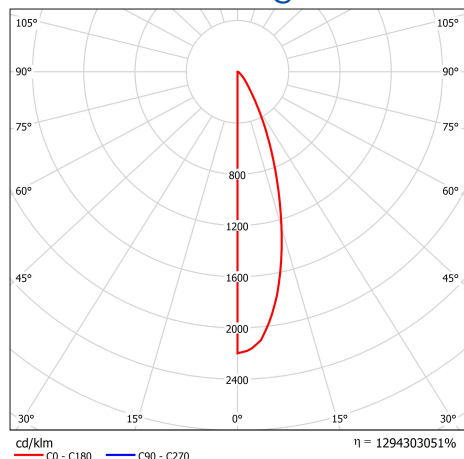

Verbatim LED GU10 6W 2700K 400lm 2700K Warm White 420 LM DIM

- GU10 Socket
- 220-240V
- 40,000 hours Lifetime
- Dimmable
- 89% Energy Saving
- Luminous Flux: 420 lm
- Equivalent to 57W incandescent bulb

Product Number	52312
General Data	
Lamp Socket	GU10
Electric Data	
Wattage (W)	6.0
Wattage Equivalent (W)	57
Voltage (V)	220-240
Dimmable	yes
Power Factor	≥0.7
Operating Frequency (Hz)	50/60
Geometric Data	
Length (mm)	56
Diameter (in mm)	50
Weight (g)	55
Photometric Data	
Luminous Flux (lm)	420
Luminous Flux 90° Cone (lm)	400
CRI	80
CCT (K)	2700
Luminous Intensity (cd)	1000
Beam Angle (°)	35
Luminous Efficacy (lm/W)	70
Lifetime (hrs)	40,000
Switching Cycle	100,000

28/11/2014

Photometric Diagrams

Energy Rating

Technical Packaging Details

Barcode
 023942523123

EAN 128
 (02)00023942523123(37)10(91)814

EAN 14
 50023942523128

Pack Dimensions(HxWxL)
 H67 *W51*L51mm (mm)