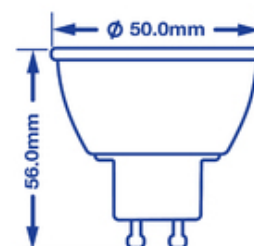

Product Number	52312
General Data	
Lamp Socket	GU10
Electric Data	
Wattage (W)	6.0
Wattage Equivalent (W)	57
Voltage (V)	220-240
Dimmable	yes
Power Factor	≥0.7
Operating Frequency (Hz)	50/60
Geometric Data	
Length (mm)	56
Diameter (in mm)	50
Weight (g)	55
Photometric Data	
Luminous Flux (lm)	420
Luminous Flux 90° Cone (lm)	400
CRI	80
CCT (K)	2700
Luminous Intensity (cd)	1000
Beam Angle (°)	35
Luminous Efficacy (lm/W)	70
Lifetime (hrs)	40,000
Switching Cycle	100,000

28/11/2014

Photometric Diagrams

Energy Rating

Technical Packaging Details

Barcode
 023942523123

EAN 128
 (02)00023942523123(37)10(91)814

EAN 14
 50023942523128

Pack Dimensions(HxWxL)
 H67 *W51*L51mm (mm)

MOQ
 10

Carton Dimensions (HxWxL)
 H97*W125 *L285mm (mm)

Cartons/Pallet
 171

Layers/Pallet
 9

Units/Pallet
 1710

28/11/2014