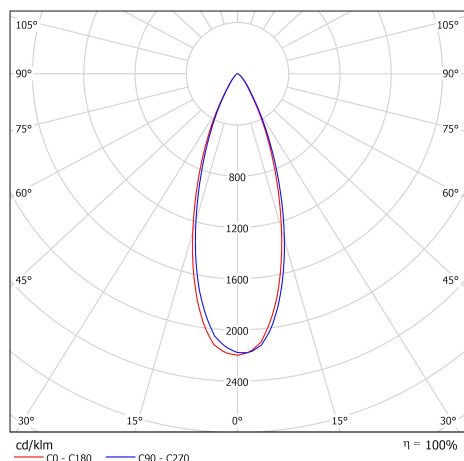

Verbatim LED GU10 6W 2700K 400lm 2700K Warm White 420 LM DIM

- GU10 Socket
- 220-240V
- 40,000 hours Lifetime
- Dimmable
- 89% Energy Saving
- Luminous Flux: 420 lm
- Equivalent to 57W incandescent bulb

Product Number	52312
General Data	
Lamp Socket	GU10
Electric Data	
Wattage (W)	6.0
Wattage Equivalent (W)	57
Voltage (V)	220-240
Dimmable	yes
Power Factor	≥0.7
Operating Frequency (Hz)	50/60
Geometric Data	
Length (mm)	56
Diameter (in mm)	50
Weight (g)	55
Photometric Data	
Luminous Flux (lm)	420
Luminous Flux 90° Cone (lm)	400
CRI	80
CCT (K)	2700
Luminous Intensity (cd)	1000
Beam Angle (°)	35
Luminous Efficacy (lm/W)	70
Lifetime (hrs)	40,000
Switching Cycle	100,000

28/11/2014

Photometric Diagrams

Energy Rating

Technical Packaging Details

Barcode
 023942523123

EAN 128
 (02)00023942523123(37)10(91)814

EAN 14
 50023942523128

Pack Dimensions(HxWxL)
 H67 *W51*L51mm (mm)