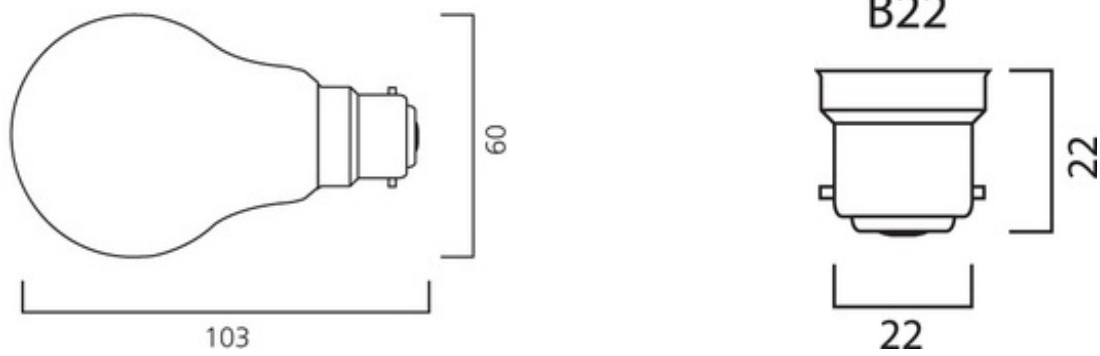

Classic ECO Ball

CLECO BAL 240V 18W B22 SV1

0023144

TECHNICAL DRAWINGS