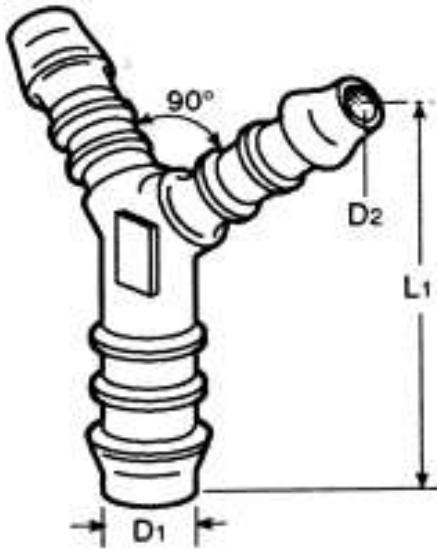

# Y Male Y Coupler, POM

ENGLISH

RS Stock number 4197265

### Equal Y Connector

These hose connectors can be fitted quickly and simply by pushing the hose directly onto the connecting parts. The ribbing of the end connectors enables the hose to sit securely.