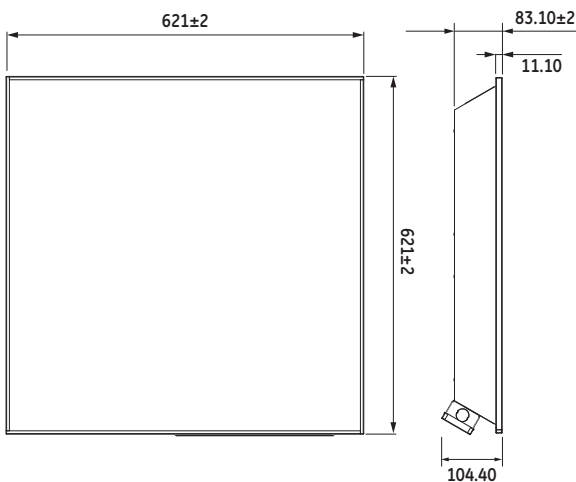

Specifications

Input Voltage [V]	220-240
Input Power [W]	35
Input Frequency [Hz]	50/60
Power Factor	>0.9
Lumen Output [lm]	3100 (3500K) 3300 (4000K)
CCT [K]	3500 / 4000
CRI	>80
Efficiency [lm/W]	88 (3500K) 95 (4000K)
Control	No Dimming
Ceilings	15mm or 24mm exposed tee grid ceiling
Life [L%, h]	50,000 [L70]
Warranty [years]	5
Files Available	LM79, IES
Dimensions [mm]	595x595 / 620x620
Weight [kg]	4.1 / 4.6
Humidity	20% to 80% non-condensing, dry locations only
Operating Temperature Range [°C]	-10 to +40
Storage Temperature Range [°C]	-40 to +60 (non energized)
UGR	<19
IP Rating (general)	IP30
IP Rating (front face only)	IP44

Dimensions [mm]

595x595mm

620x620mm

Light Output

595x595mm, 4000K

620x620mm, 4000K