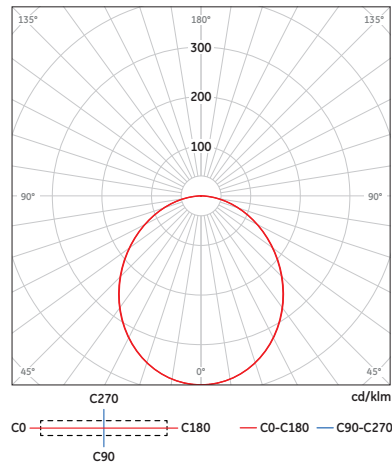

Specifications

Input Voltage [V]	220-240
Input Power [W]	35
Input Frequency [Hz]	50/60
Power Factor	>0.9
Lumen Output [lm]	3100 (3500K) 3300 (4000K)
CCT [K]	3500 / 4000
CRI	>80
Efficiency [lm/W]	88 (3500K) 95 (4000K)
Control	No Dimming
Ceilings	15mm or 24mm exposed tee grid ceiling
Life [L%, h]	50,000 [L70]
Warranty [years]	5
Files Available	LM79, IES
Dimensions [mm]	595x595 / 620x620
Weight [kg]	4.1 / 4.6
Humidity	20% to 80% non-condensing, dry locations only
Operating Temperature Range [°C]	-10 to +40
Storage Temperature Range [°C]	-40 to +60 (non energized)
UGR	<19
IP Rating (general)	IP30
IP Rating (front face only)	IP44

Dimensions [mm]

595x595mm

620x620mm

Light Output

595x595mm, 4000K

620x620mm, 4000K