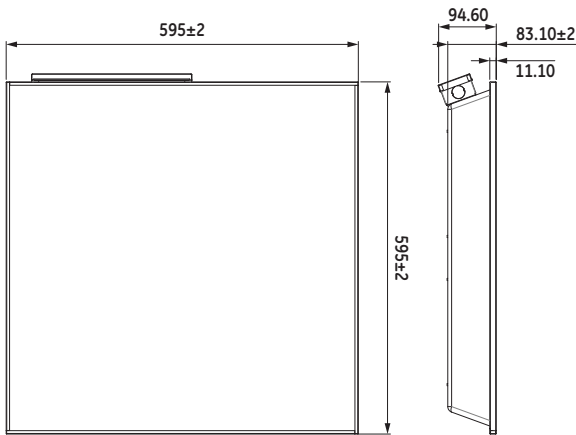

Applications

- General lighting
- Office, retail, healthcare, education

Ordering Data

Product Code	Product Description	Colour Temperature [K]	Watt [W]	Lumen Output [lm]	Dimensions [mm]	Ceiling Type	Dimming Controller
64032	BT227A2APWHITE 595x595 3500K	3500K	35	3100	595x595	15mm or 24mm exposed tee grid ceiling	No Dimming
64033	BT227A3APWHITE 595x595 4000K	4000K	35	3300	595x595		No Dimming
75921	BT227A2APWHITEU 620x620 3500K	3500K	35	3100	620x620		No Dimming
75922	BT227A3APWHITEU 620x620 4000K	4000K	35	3300	620x620		No Dimming

Specifications

Input Voltage [V]	220-240
Input Power [W]	35
Input Frequency [Hz]	50/60
Power Factor	>0.9
Lumen Output [lm]	3100 (3500K) 3300 (4000K)
CCT [K]	3500 / 4000
CRI	>80
Efficiency [lm/W]	88 (3500K) 95 (4000K)
Control	No Dimming
Ceilings	15mm or 24mm exposed tee grid ceiling
Life [L%, h]	50,000 [L70]
Warranty [years]	5
Files Available	LM79, IES
Dimensions [mm]	595x595 / 620x620
Weight [kg]	4.1 / 4.6
Humidity	20% to 80% non-condensing, dry locations only
Operating Temperature Range [°C]	-10 to +40
Storage Temperature Range [°C]	-40 to +60 (non energized)
UGR	<19
IP Rating (general)	IP30
IP Rating (front face only)	IP44

Dimensions [mm]

595x595mm

620x620mm

Light Output

595x595mm, 4000K

620x620mm, 4000K