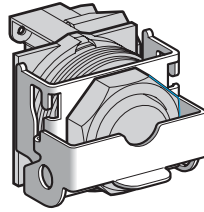

#### Lockouts

Description	Type	Reference
Selector Switch (standard knob)		9001K7
Push Button (non-illuminated)		9001K6
Mushroom Operator		9001K62
Illuminated Pushbuttons		9001K108

#### Guards

Description	Type	Reference
Mushroom Operator: 41mm	aluminium	9001K48
Mushroom Operator: 41mm	yellow plastic	9001K56YM
Mushroom Operator: 41mm	red plastic	9001K56RM
Mushroom Operator: 57mm (screw in knob)	aluminium	9001K685
Mushroom Operator: 57mm (snap in knob)	aluminium	9001K68

#### Closing Plates

Description	Type	Reference
	gray	9001K51
	chrome	9001K52

#### Break Glass Operator

Description	Type	Reference
Operator, glass, hammer	—	9001K15
Pack of 5 replacement glass discs	—	9001K57