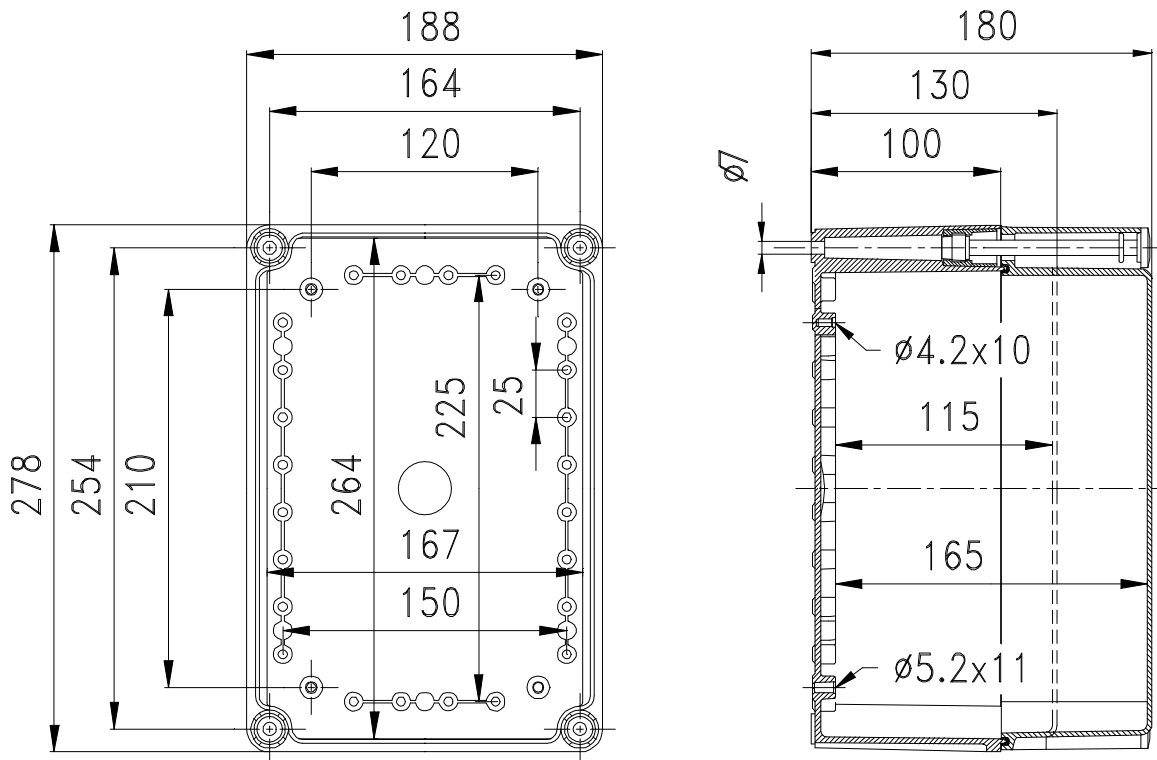

This is a sample photo.

ORDER SYMBOL: FEX 2819 13 G

EL.number **EAN:** 6418074007919

Sweden:
Denmark: 8212026340
Finland: 3424643

INCLUDING:
Enclosure body, cover, 4 slotted cover screws, and mounting screws.

TECHNICAL INFORMATION:

Standard colour: RAL 7035	Temp.range in cont. use: Max. +80 °C
Ingress protection: IP 67 (IEC 529)	Temp. range of material: - 40 °C - + 120 °C
Flame resistance:	

ACCESSORIES

Extension frame	EKJZR	DIN-Rail	EKV 24
Extension frame	EKMZR	DIN-Rail	EKV 32
Extension frame	EKOZR	DIN-Rail	EKV 34
Extension frame	EKPZR	Corner plug	MB 10523
Extension frame	EKTZR	Fastening lug	MB 10674
Extension frame	EKUZR	Earth bar support	MB 26069
DIN-Rail	EKV 12	Earth bar set	MR 26059
DIN-Rail	EKV 14		
DIN-Rail	EKV 22		