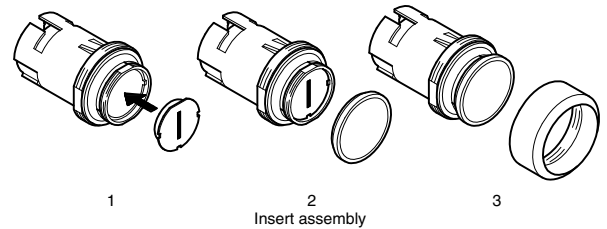

# Text caps

Legend	Cap color ①	Suffix code ②	Flush button catalog number	Extended button catalog number	Pilot light catalog number	List price
	White	C82	1SFA616901R9036	—	—	<b>\$ .90</b>
Start	White	C67	1SFA616901R2030	1SFA616902R2030	1SFA616903R2030	
START	Green	C5	1SFA616906R1042	—	—	
	Black	C81	1SFA616908R1042	—	—	
On	White	C68	1SFA616901R1020	1SFA616902R1020	1SFA616903R1020	
ON	White	C69	1SFA616901R1039	—	1SFA616903R1039	
	Green	C70	1SFA616906R1039	—	—	
	Black	C1	1SFA616908R1030	—	—	
Off	White	C71	1SFA616901R1019	1SFA616902R1019	1SFA616903R1019	
OFF	White	C72	—	1SFA616902R1040	—	
	Red	C73	—	1SFA616905R1040	—	
	Black	C2	1SFA616908R1040	1SFA616909R1040	—	
Stop	White	C74	1SFA616901R1031	1SFA616902R1031	1SFA616903R1031	
STOP	Red	C4	1SFA616904R1047	1SFA616905R1047	—	
Reset	White	C75	1SFA616901R1025	1SFA616902R1025	1SFA616903R1025	
Blank	White	C15	1SFA616901R9000	1SFA616902R9000	1SFA616903R9000	
	Green	CG	2949 1468-2	2949 1469-2	—	
UP	Green	C11	1SFA616906R1043	—	—	
DOWN	Green	C12	1SFA616906R1044	—	—	
OPEN	White	C16	1SFA616901R1045	—	—	
	Green	C19	1SFA616906R1045	—	—	
CLOSE	White	C17	1SFA616901R1046	—	—	
	Green	C20	1SFA616906R1046	—	—	
REV	Green	C6	1SFA616906R1048	—	—	
FWD	Green	C7	1SFA616906R1049	—	—	
SLOW	Green	C8	1SFA616906R1050	—	—	
FAST	Green	C9	1SFA616906R1051	—	—	
JOG	Green	C10	1SFA616906R1052	—	—	
RESET	Black	C3	1SFA616908R1041	—	—	
LATCH	White	C18	1SFA616901R1053	—	—	

8

① Illuminated pushbuttons and pilot lights must use white insert.

② For extended pushbuttons, insert "E" at the end of the catalog number. For pilot lights, insert "P" at end of the catalog number.