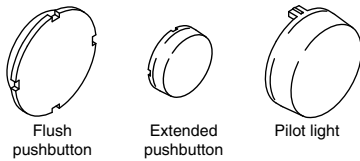

# Text caps

Legend	Cap color ①	Suffix code ②	Flush button catalog number	Extended button catalog number	Pilot light catalog number	List price
	White	C82	1SFA616901R9036	—	—	<b>\$ .90</b>
Start	White	C67	1SFA616901R2030	1SFA616902R2030	1SFA616903R2030	
START	Green	C5	1SFA616906R1042	—	—	
	Black	C81	1SFA616908R1042	—	—	
On	White	C68	1SFA616901R1020	1SFA616902R1020	1SFA616903R1020	
ON	White	C69	1SFA616901R1039	—	1SFA616903R1039	
	Green	C70	1SFA616906R1039	—	—	
	Black	C1	1SFA616908R1030	—	—	
Off	White	C71	1SFA616901R1019	1SFA616902R1019	1SFA616903R1019	
OFF	White	C72	—	1SFA616902R1040	—	
	Red	C73	—	1SFA616905R1040	—	
	Black	C2	1SFA616908R1040	1SFA616909R1040	—	
Stop	White	C74	1SFA616901R1031	1SFA616902R1031	1SFA616903R1031	
STOP	Red	C4	1SFA616904R1047	1SFA616905R1047	—	
Reset	White	C75	1SFA616901R1025	1SFA616902R1025	1SFA616903R1025	
Blank	White	C15	1SFA616901R9000	1SFA616902R9000	1SFA616903R9000	
	Green	CG	2949 1468-2	2949 1469-2	—	
UP	Green	C11	1SFA616906R1043	—	—	
DOWN	Green	C12	1SFA616906R1044	—	—	
OPEN	White	C16	1SFA616901R1045	—	—	
	Green	C19	1SFA616906R1045	—	—	
CLOSE	White	C17	1SFA616901R1046	—	—	
	Green	C20	1SFA616906R1046	—	—	
REV	Green	C6	1SFA616906R1048	—	—	
FWD	Green	C7	1SFA616906R1049	—	—	
SLOW	Green	C8	1SFA616906R1050	—	—	
FAST	Green	C9	1SFA616906R1051	—	—	
JOG	Green	C10	1SFA616906R1052	—	—	
RESET	Black	C3	1SFA616908R1041	—	—	
LATCH	White	C18	1SFA616901R1053	—	—	

8

① Illuminated pushbuttons and pilot lights must use white insert.

② For extended pushbuttons, insert "E" at the end of the catalog number. For pilot lights, insert "P" at end of the catalog number.