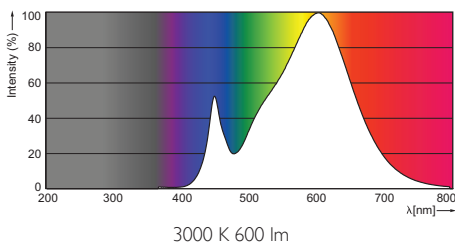

Product data

• General Characteristics

Cap-Base	ES
Bulb	A60 [A 60mm]
Rated Lifetime	15000 hr
Nominal Lifetime	15000 hr
hours	

• Light Technical Characteristics

Colour Code	830
Colour Designation	White
Correlated Colour	3000 K
Temperature	
Luminous Flux	600 Lm
Colour rendering	80
index	
Luminous Efficacy	80.00 Lm/W
Lamp	
Colour Temperature	3000 K [CCT 3000K]
Rated Luminous Flux	600 Lm
LLMF - end nominal	70 %
lifetime	
Colour consistency	6 steps

• Electrical Characteristics

Wattage	7.5 W
Voltage	220-240 V
Line Frequency	50-60 Hz
Power Factor	0.7 -
Lamp Current mA	50 mA
Dimmable	No
Wattage Equivalent	48 W
Rated Wattage	7.5 W
Starting Time	0.5 s
Suitable for accent	No
lighting	

• Temperature Characteristics

T-case maximum	75 C

• Environmental characteristics

Energy Efficiency	A+
Label (EEL)	

• Measuring Conditions

Switching cycle	50000X

• Product Dimensions

Overall Length C	102.6 mm
Diameter D	56.3 mm

• Product Data

Order code	754237 00
Full product code	871829175423700
Full product name	CorePro LEDBulb 7.5-48W E27 830
Order product name	CorePro LEDBulb 7.5-48W E27 830
Pieces per pack	1
Packing configuration	6
Packs per outerbox	6
Bar code on pack -	8718291754237
EAN1	
Bar code on	8718291754244
outerbox - EAN3	
Logistic code(s) -	929000248832
12NC	
Net weight per piece	0.081 kg

Photometric data

© 2014 Koninklijke Philips N.V. (Royal Philips)
All rights reserved.

Specifications are subject to change without notice. Trademarks are the property of Koninklijke Philips N.V. (Royal Philips) or their respective owners.

www.philips.com/lighting

2014, August 3
data subject to change