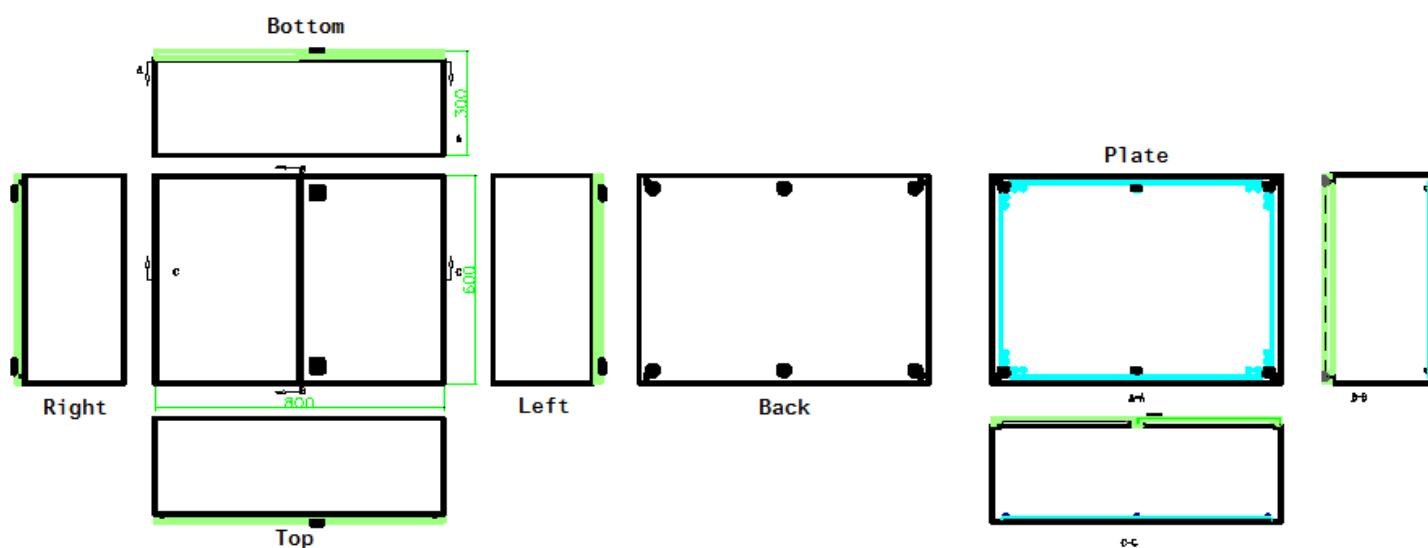

Product Datasheet

ENGLISH

MS Wall Box with Brackets/Chassis Plates

Drawings:

ENGLISH

Package Contain:

1 x Enclosure

1 x Chassis Plate

2x Lock

1 x Gland plate

1 x Sealing gasket

1 x Fixing accessories

Product Specification:

Material: Steel

Colour: Grey RAL 7032

Door Lock Type: Double Lock System

Door Type: Plain

Dimensions: 600 x800 x300mm

External Height: 600 mm

External Width: 800 mm

Thickness: 1.5mm for enclosure & door

Chassis Plate: Zinc coated steel 2.0mm

Finish: Paint finish epoxy polyester powder coating textured finish