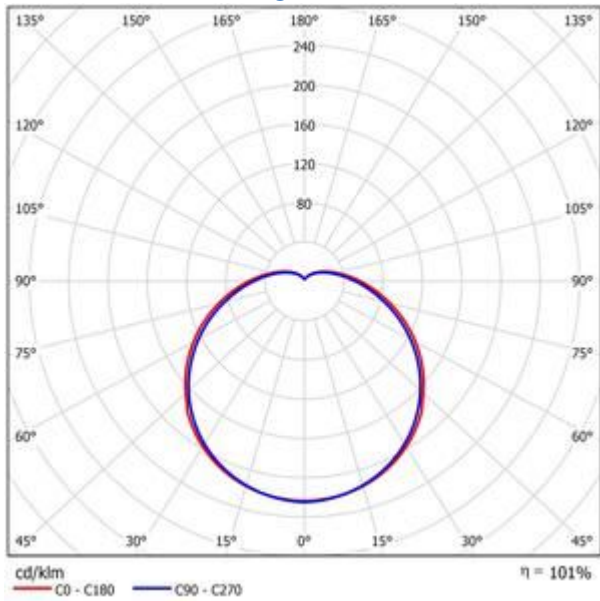

Verbatim LED Classic A E27 10W 2700K Warm White 730 LM DIM

- E27 Socket
- 220 - 240 V Voltage
- 30,000 hours Lifetime
- Dimmable
- 82% Energy Saving
- Lumen: 730
- Equivalent to 55W incandescent bulb

Product Number	52150
General Data	
Lamp Socket	E27
Electric Data	
Wattage (W)	10
Wattage Equivalent (W)	55
Voltage (V)	220 - 240 V
Dimmable	yes
Power Factor	0.90
Operating Frequency (Hz)	50-60
Geometric Data	
Length (mm)	120
Diameter (in mm)	60
Weight (g)	202.5
Photometric Data	
Luminous Flux (lm)	730
CRI	≥ 80
CCT (K)	2700
Beam Angle (°)	130
Luminous Efficacy (lm/W)	73
Lifetime (hrs)	30,000
Switching Cycle	20,000

02/07/2014

Photometric Diagrams

Distance [m]	Cone Diameter [m]	E(0°)	E(C90)	E(C0)	Illuminance [lx]
0.5	2.14 2.40	744	65.0° 28	67.4° 21	
1.0	4.29 4.80	186	65.0° 7	67.4° 5	
1.5	6.43 7.21	83	65.0° 3	67.4° 2	
2.0	8.58 9.61	47	65.0° 2	67.4° 1	
2.5	10.72 12.01	30	65.0° 1	67.4° 1	
3.0	12.87 14.41	21	65.0° 1	67.4° 1	

Distance [m] Cone Diameter [m] Illuminance [lx]
 — C0 - C180 (Half-value Angle: 134.8°)
 — C90 - C270 (Half-value Angle: 130.0°)

Energy Rating

Technical Packaging Details

Barcode

023942521501

EAN 128

(02)00023942521501(37)04(91)204