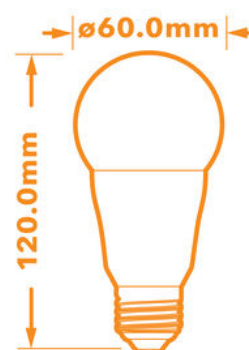

Verbatim LED Classic A E27 10W 2700K Warm White 730 LM DIM

- E27 Socket
- 220 - 240 V Voltage
- 30,000 hours Lifetime
- Dimmable
- 82% Energy Saving
- Lumen: 730
- Equivalent to 55W incandescent bulb

Product Number	52150
General Data	
Lamp Socket	E27
Electric Data	
Wattage (W)	10
Wattage Equivalent (W)	55
Voltage (V)	220 - 240 V
Dimmable	yes
Power Factor	0.90
Operating Frequency (Hz)	50-60
Geometric Data	
Length (mm)	120
Diameter (in mm)	60
Weight (g)	202.5
Photometric Data	
Luminous Flux (lm)	730
CRI	≥ 80
CCT (K)	2700
Beam Angle (°)	130
Luminous Efficacy (lm/W)	73
Lifetime (hrs)	30,000
Switching Cycle	20,000

02/07/2014

Photometric Diagrams

Distance [m]	Cone Diameter [m]	E(0°)	E(C90)	E(C0)	Illuminance [lx]
0.5	2.14 2.40	744	65.0° 28	67.4° 21	
1.0	4.29 4.80	186	65.0° 7	67.4° 5	
1.5	6.43 7.21	83	65.0° 3	67.4° 2	
2.0	8.58 9.61	47	65.0° 2	67.4° 1	
2.5	10.72 12.01	30	65.0° 1	67.4° 1	
3.0	12.87 14.41	21	65.0° 1	67.4° 1	

Distance [m] Cone Diameter [m] Illuminance [lx]
 — C0 - C180 (Half-value Angle: 134.8°)
 — C90 - C270 (Half-value Angle: 130.0°)

Energy Rating

Technical Packaging Details

Barcode

023942521501

EAN 128

(02)00023942521501(37)04(91)204

Carton Dimensions (HxWxL)

195 x 144 x 253

Cartons/Pallet

80

Layers/Pallet

4

Units/Pallet

320