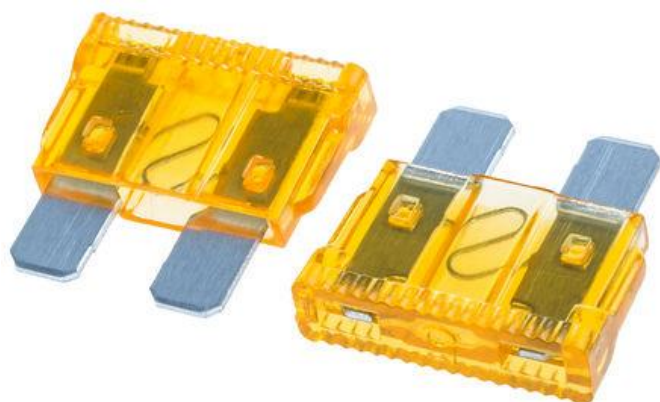

Datasheet

RS Pro 5A Tan Automotive Blade Fuse

**Specifications:**

Ampere Rating	Body Colour
2A	Blackish Green
3A	Violet
4A	Pink
5A	Tan
7.5A	Brown
10A	Red
15A	Light Blue
20A	Yellow
25A	Natural
30A	Green
35A	Purple

Features:

- Automotive Fuse
- Many kinds of automotive fuse.
- Current rating:10mA~60A.
- Voltage rating:32Vdc
- Excellent inrush current withstanding capability
- Excellent withstand capacity for thermal and mechanic shock
- Operating temperature range: -55°C to +125°C
- Transparent Body